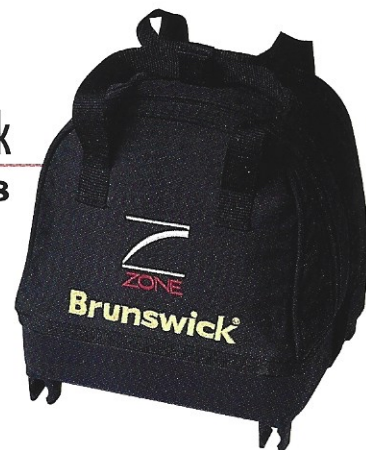

Zone 2 Ball Roller-Royal

59-103969

Tough 600D material, 2-Ball molded base, 2 wheel design with retractable handle, large shoe and accessory pockets, shoulder strap, embroidered ZONE logos and 3" wheels.

Zone 2 Ball Roller-Black

59-103967

**Sold Separately
LOCK-N-ROLL**

NEW - Locking device installs easily on round handle rollers.

Pockets on both sides

Zone 3 In-Line-Royal/Black

59-104600

Tough 600D material, retractable handle, large shoe compartment, multiple accessory compartments on both sides, shoulder strap, metal hardware. Tough 600-denier material. Special flared base and heavy duty end stand, enables the bag to stand securely upright; new larger 4" wheels for extra stability.

Zone Add On-Black

59-103968

Add a Zone to your line-up with the Zone Add-on. This extra ball bag clips on the retractable handles of most single, double and triple rollers. ZONE embroidered logo, support strap, molded base, mesh side pocket.