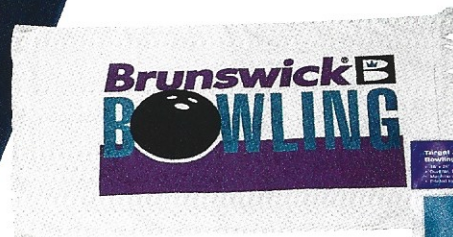

**860760-000**

**Attitude Towel-Navy Screened**

**860761-000**

**Brunswick Towel**

**860220-000**

**Target Zone Towel-Assorted Colors**

**860808-000**

Unique locking mechanism gives bag strength and support