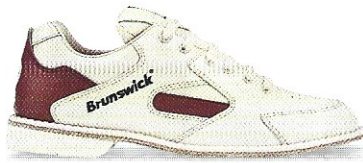

Sure Footed.

Keep your center in step with Brunswick House Shoes.

ULTRA-HIDE LEATHER RENTAL SHOES

Men's 58-109101

Women's 58-109102

Youth 58-109103

Sizes 6 through 12, 13, 14

Sizes 6 through 10, 11

Sizes 11, 12, 13, 1 through 5 1/2