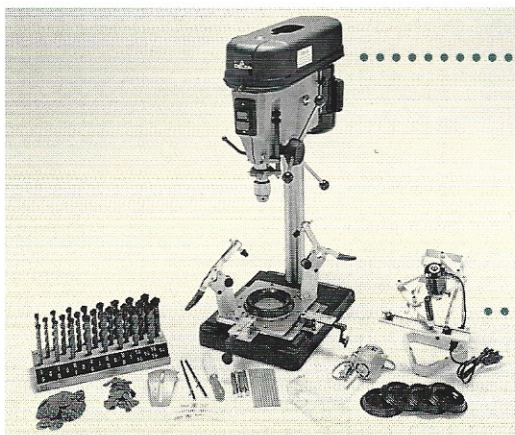

Get Personal.

Brunswick's customizing equipment is just the right size for all your customers.

BRUNSWICK BENCH TYPE PRESS

(U.S.)

61-860166-000

(International)

61-860165-000

Ball drilling set includes: drill press, drilling jig, 24-carbide tip drills with holder, electric ball engraving machine with letters, layout gauge, measuring rulers, bevel sander with 200 sanding discs, four ball cups, two yellow and two white lacquer sticks, marking pencils, safety goggles. Shpg. wt. 250 lbs. (112.5 kg) F.O.B. Muskegon, MI.

BEVEL SANDER

61-860166-006

5,000 RPM, 115 V push type momentary switch.