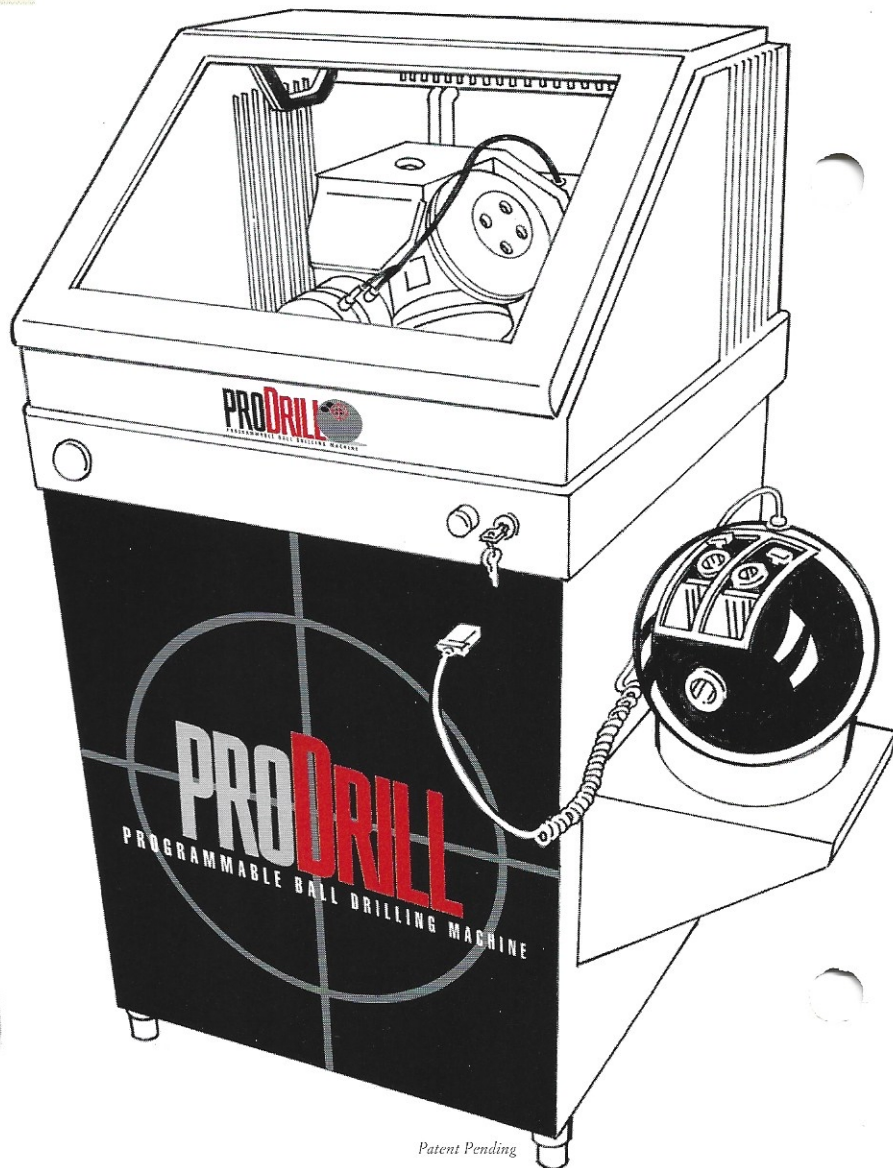

## BEVEL SANDER

61-860166-006

5,000 RPM, 115 V push type momentary switch.

## SPAN RULER

60-860407-000

Lay out lines on ball (side A), determine span (side B) and measure customer's finger (side C) all with this one tool.

## PRODRILL™ AUTOMATED BALL DRILLING MACHINE

Clean, quiet and safe, the ProDrill makes ball drilling easy and accurate.

- Hands-on drilling experience for customers.
- Easy, quick 3-step drilling process.
- Requires little or no training.
- Reduces misdrilling due to operator error.