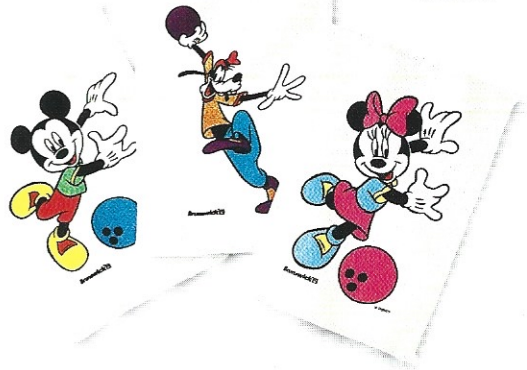

# Have A Ball!

Mickey & Co. Sports Club equipment & leagues offer fun to spare.

Bowlers of all ages will love Mickey & Co. Sports Club's fantastic and functional balls, totes, towels and t-shirts. For Mickey & Co. Sports Club "Have A Ball" youth league prizes, order Mickey, Minnie and Goofy equipment and accessories. Contact your Brunswick representative for Mickey & Co. "Have A Ball" Program package prices.

## MICKEY & CO. SPORTS CLUB BOWLING BALLS

- Mickey Bowling Ball 60-101857
- Minnie Bowling Ball 60-101858
- Goofy Bowling Ball 60-101859

Available in 6,8,9,10,12 lbs.

## MICKEY & CO. SPORTS CLUB T-SHIRTS

- Mickey T-Shirt 61-860700
- Minnie T-Shirt 61-860701
- Goofy T-Shirt 61-860702

T-Shirt sizes 6/8, 10/12, 14/16, M, L, XL.

## MICKEY & CO. SPORTS CLUB BALL TOTES

- Mickey Character Tote 59-103913 Royal/Black
- Minnie Character Tote 59-103914 Pink/Black
- Goofy Character Tote 59-103903 Teal/Black