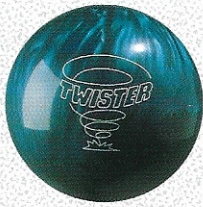

B R U N S W I C K

C O N S U M E R

P R O D U C T S

1 9 9 4
SPORTING GOODS CATALOG

URETHANE

TWISTER

Twister's 100% urethane cover stock, highly resilient core and concentrated puddle weight block gives you less deflection, more power and truer roll.

**Hook potential rating describes the relative reaction characteristics of Brunswick's line of bowling balls, and represents the maximum hook potential of each ball. It also takes into account cover stock formulation, track flare potential and moment of inertia. Hook potential is not a sanctioned metric, and is intended for comparison purposes only.*

Teal Twister
10,12, 14-16 lb wts.
60-100974

Black Twister
10,12, 14-16 lb wts.
60-100977

Purple Twister
10,12, 14-16 lb wts.
60-101555

* Hook Potential: 5.5

NEW!

RAPTOR™

Raptor
10,12, 14-16 lb wts.
60-101556