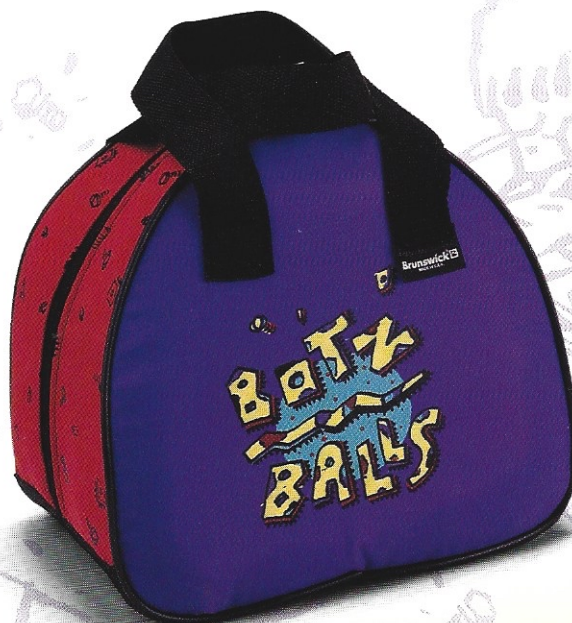

A knockout bag for a knockout price. 420 Denier nylon. PVC ball cups. YKK double pull zippers. And more.

K.O.

Pink/Black/Lite Blue

59-103901

THE 'BOTZ BAG

59-103902

Get a 'Botz while it's hotz. One of Brunswick's exciting new 'BotzBalls™ belongs in a 'Botz Bag.

MICKEY MOUSE CHARACTER TOTE

Red

59-103754

Keep your Mickey bowling ball in one of these 420 Denier nylon 'ToonTotes' — featuring zippered, oversized end pockets. In two 'Toonriffic' colors.

MICKEY MOUSE CHARACTER TOTE

Royal

59-103753

MINNIE MOUSE CHARACTER TOTE

Royal/Pink

59-103842

This Tote features perfectly pink piping on a navy nylon bag. So take Minnie to a slumber party or a bowling party — or wherever you wanna go.