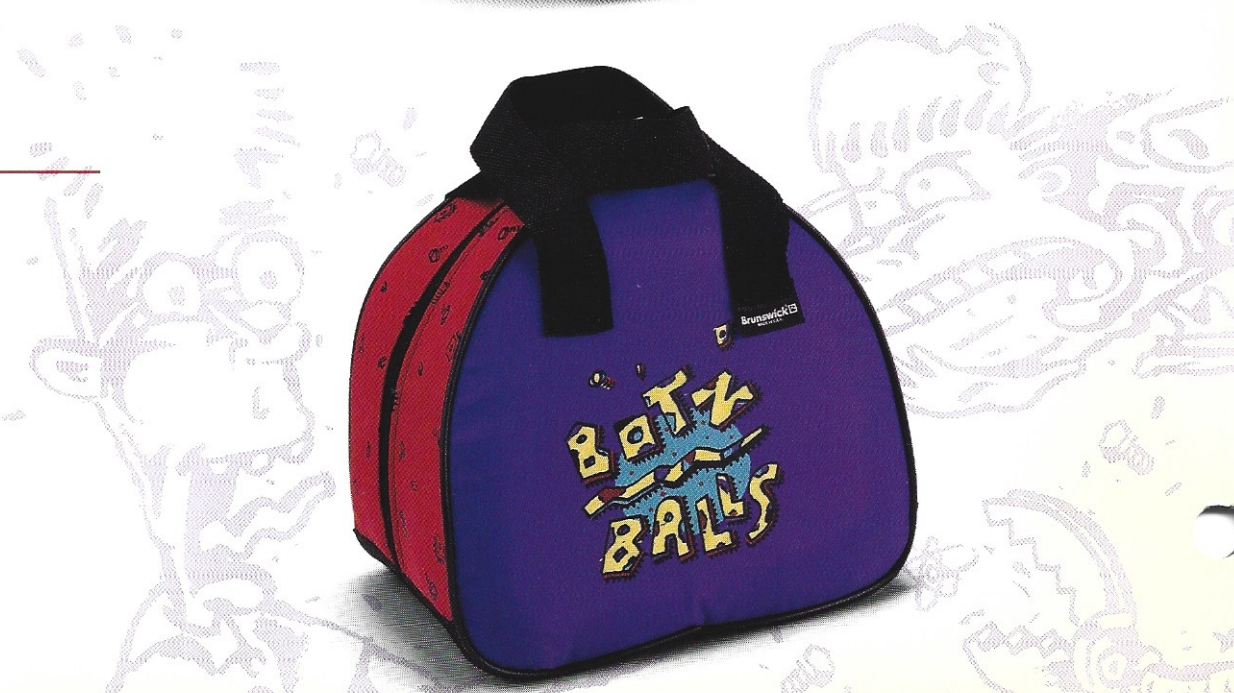

A knockout bag for a knockout price. 420 Denier nylon. PVC ball cups. YKK double pull zippers. And more.

K.O.

Pink/Black/Lite Blue

59-103901

THE 'BOTZ BAG

59-103902

Get a 'Botz while it's hotz. One of Brunswick's exciting new 'BotzBalls™ belongs in a 'Botz Bag.

MICKEY MOUSE CHARACTER TOTE

Red

59-103754

Keep your Mickey bowling ball in one of these 420 Denier nylon 'ToonTotes' — featuring zippered, oversized end pockets. In two 'Toonriffic' colors.

MICKEY MOUSE CHARACTER TOTE

Royal

59-103753

MINNIE MOUSE CHARACTER TOTE

Royal/Pink

59-103842

This Tote features perfectly pink piping on a navy nylon bag. So take Minnie to a slumber party or a bowling party — or wherever you wanna go.