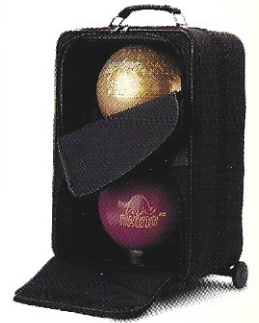

Black

59-103859

Rhino Pro Bags come complete with two nylon Mini-Totes. Carry your Rhino Pro Balls together, or just take one in a Mini-Tote. You can even order the Mini-Tote separately.

PASSAGE

Black

59-103875

Before you roll a strike, roll over to the bowling center. Passage features a wide-set wheel system engineered into a sturdy carry-on luggage frame. With PVC backing for extra moisture-resistant strength, dual zippered main compartment openings plus interior and exterior zippered pockets. Passage meets all F.A.A. requirements as carry-on luggage, too.

Passage also features a telescoping handle that easily locks into place. It makes travel a snap, whether you're crossing the country, or crossing the street.

RHINO*Neon***59-103735**

A two-ball Rhino cage, featuring 420 Denier nylon construction, zippered end pockets, a top-level shelf, plus vinyl grips and a padded shoulder strap.