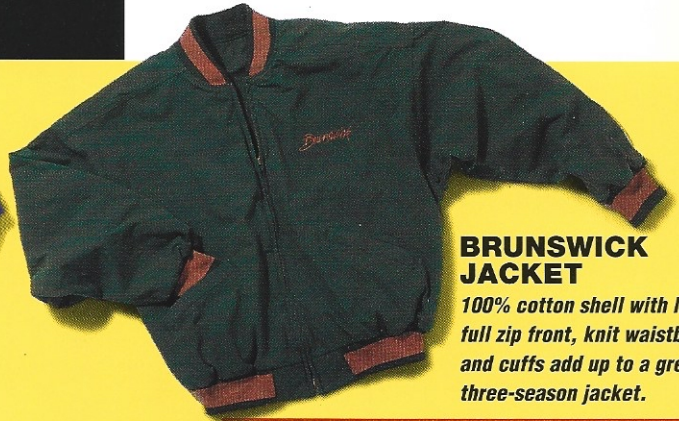

Navy & Periwinkle

61-860593

Spearmint & Cream

61-860595

Cranberry & Black

61-860594

RHINO PRO HERRINGBONE

*100% combed cotton, three-button
placket, metal buttons, welt
stripe trim, full cut and subtle
texture for a rich look.*

Black; 61-860592

Navy; 61-860591

RHINO PRO DENIM PIQUE SWEATSHIRT

Durable denim pique outside, soft fleece inside.

61-860596

RHINO PRO TEE
100% cotton, short sleeve

61-860508

RHINO RE SHIRT

100% cotton, multicolor striping and RE logo.

61-860511

BRUNSWICK JACKET

100% cotton shell with lining, full zip front, knit waistband and cuffs add up to a great three-season jacket.

Hunter Green
61-860607

BRUNSWICK PROMOTIONAL POLO

100% combed cotton jersey

Reef; 61-860603
Teal; 61-860494
White; 61-860492
Navy; 61-860493

BRUNSWICK FLEECE

Triangular inset neck, fine detailing and durable material give you a high-quality, long lasting garment.