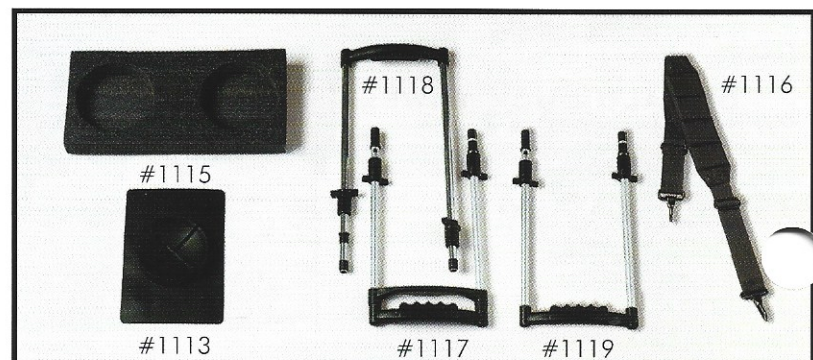

SHAPE TAPE

A thicker style of an unique material that allows you to customize or shape your thumb hole to desired feel. Each display contains 8 boxes of 20 pieces

860658-008

1" GRAY

860659-008

3/4" GRAY