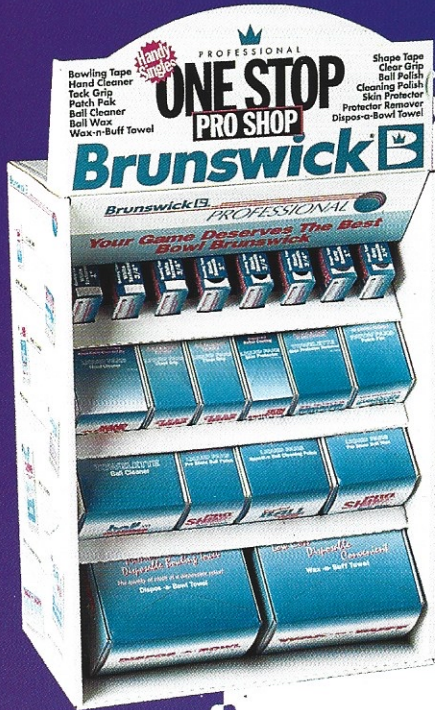

1 Ball only tote with your favorite Disney character logo. Perfect place to put your favorite Disney ball.

Packed: 6 per carton.

Weight: 5 lbs.

MINNIE MOUSE TOWEL

860708-000

GOOFY TOWEL

860709-000

MICKEY MOUSE TOWEL

860707-000

DONALD DUCK TOWEL

860710-000

ONE STOP MERCHANDISE

Pro Shop
display
unit

- #1113 Single Molded Ball Holder-for all single bags.
- #1115 Double Foam Ball Holder-for all double bags.
- #1116 Double Padded Strap-fits all double bags.
- #1117 Replacement Retractable Handle-for single speed and Zone single rollers.
- #1118 Replacement Retractable Handle-for 2 speed and Zone 2 ball rollers.
- #1119 Replacement Retractable Handle-for Zone 3 in-a-line rollers.

ONE STOP COMPLETE

This free standing self-serve product display allows the customers to buy individual products in sample size units. All products in the display retail for less than a \$1.

860660-000

HAND CLEANER