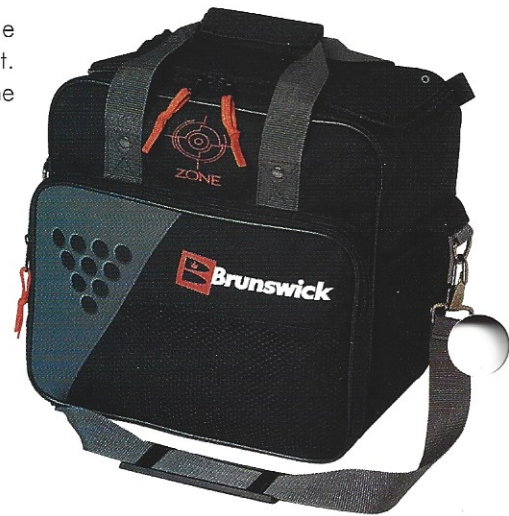

98 | 99

Singles

STAMPEDE-HUNTER GREEN/TAN

59-104302

STAMPEDE-BLACK/CHARCOAL

59-104301

600D durable nylon, large vented front accessory pocket. Metal hardware, with Target Zone screen print. Packed: 6 per carton. Weight: 13 lbs.