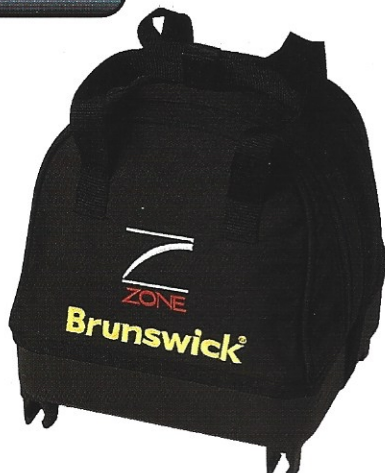

ZONE 2 BALL ROLLER-BLACK

59-103967

ZONE 2 BALL ROLLER-ROYAL

59-103969

2-Ball molded base, 2 wheel design with retractable handle, large shoe and accessory pockets, shoulder strap, embroidered ZONE logos and 3" wheels. Packed: 4 per carton. Weight: 27 lbs.

Single Roller

SINGLE SPEED ROLLER-RED/BLACK

59-104400

SINGLE SPEED ROLLER-BLACK/TEAL

59-104401

ZONE SINGLE ROLLER ROYAL

59-104402

Now - Brought to you by Brunswick - a single ball wheeled bag with a retractable handle! All the features of a Double Roller bag, but specially sized for one ball, with extra room for all your gear. A separate shoe compartment, logos and tough, Ramie/ polyester construction. Large 3" wheels offer increased stability. Packed: 4 per carton. Weight: 25 lbs.

3" Wheels for added stability

ZONE ADD-ON

59-103968

Add a Zone to your line-up with the Zone Add-on. This extra ball bag clips on the retractable handles of most single, double and triple rollers. ZONE embroidered logo, support strap, molded base, mesh side pocket. Packed: 12 per carton. Weight: 17 lbs.