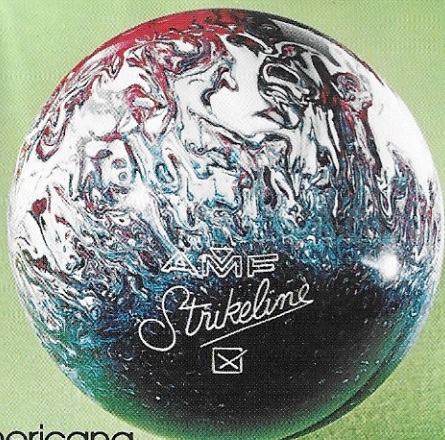

Americana

Red, White and Blue Polyester
10, 12 & 13 lbs.