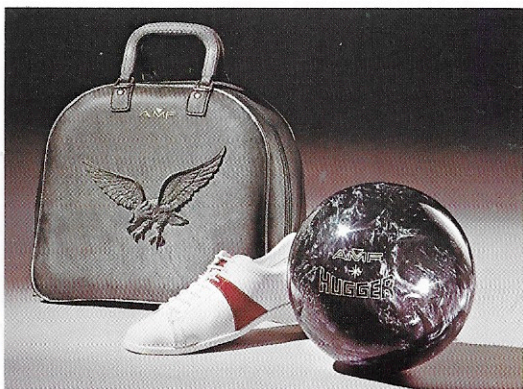

Richmond bag, Brentwood men's shoes,  
Powerball, Pro Classic ball.

Bristol bag,  
Wendy women's shoes,  
Strikeline ball.

**AMF**

# Bowling Balls, Bags & Shoes

1976-77 MODELS

Cordoba bag, Spartan men's shoes, ProClassic ball.

Amy women's shoes, Sheridan bag, Americana ball.

Strikeline ball, Cortez men's shoes, Sheridan bag.

Super Deluxe Divider bag,  
Yukon men's shoes, Huger ball.

The best coordinated bowlers  
choose AMF matching sets.