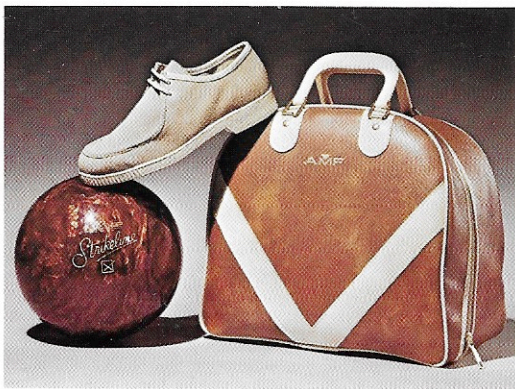

Richmond bag, Brentwood men's shoes,  
Powerball, Pro Classic ball.

Bristol bag,  
Wendy women's shoes,  
Strikeline ball.

**AMF**

# Bowling Balls, Bags & Shoes

1976-77 MODELS

Cordoba bag, Spartan men's shoes, ProClassic ball.

Amy women's shoes, Sheridan bag, Americana ball.

Strikeline ball, Cortez men's shoes, Sheridan bag.

Super Deluxe Divider bag,  
Yukon men's shoes, Huger ball.

The best coordinated bowlers  
choose AMF matching sets.