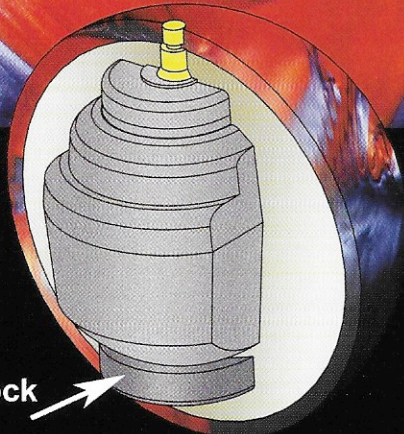

We've Just Sharpened Our Point!

Big backend reaction never looked so good. Introducing the Break Point Pearl, the perfect partner of the original Break Point.

We designed the Pearl to do one thing, and that it does...*FLIP!*

15 LB. TECH SPECS

R.G.	2.531
Diff.	0.055
Mid Diff.	0.015
Coverstock	S73 Reactive

Made in U.S.A.

**New Dynamic Flip block
to increase flare**

San Antonio, Texas (800) 424-2695 www.900global.com