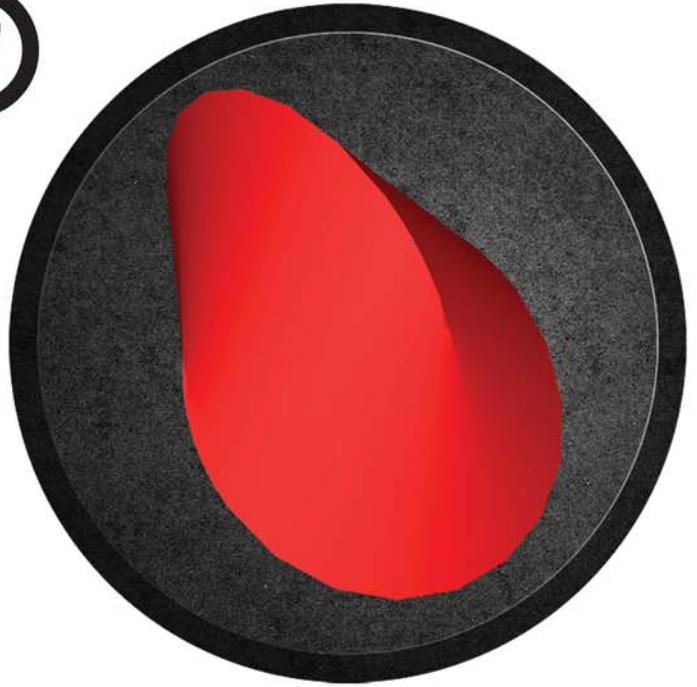

Eon Infinite™

Prime
• 800 Series

Cover: S71™ Re-Loaded Hybrid

Finish: ICE "C" Pad

Color: Orange/Black/Amethyst

Core: Oloid™ Symmetric

Flare Potential: 4"-5"

Weights: 12-16lb