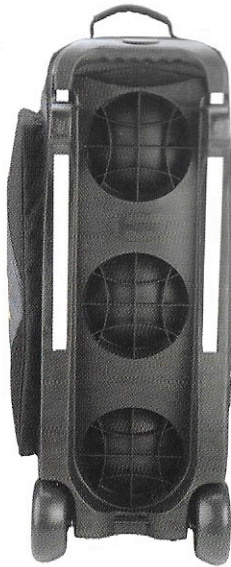

C-Large Grip Ball

Style #HAC239
 - Absorbs moisture
 - Eliminates stickiness
 - Round design fits the contour of your hand

D-Large Grip Sack

Style #HAC237
 - Absorbs moisture
 - Eliminates stickiness

E-Giant See-Saw

Style #HAC380
 - Extra large size
 - Heavy duty
 - Top-quality cotton flannel nap
 - Machine washable

F-Bowling Shoe Covers

Style #HAC509
 - Water repellent 420 denier nylon
 - Water repellent soles
 - Easy on/off elastic opening
 - Wear over bowling shoes to protect against moisture and dirt

Black, Bright Blue, Burgundy

Small Ladies' 5-8
Medium Ladies' 9, Men's 9
Large Men's 10-11
X-Large Men's 12-13
2X-Large Men's 14-15

G-Loomed Towel

Style #HAC207
 - 16" x 25"
 - Woven design
 - 100% cotton
 - Washable

Items shown not included

Hammer IV In-line Roller - NEW

Style # 994

Navy/Black 029744-915661

- Four-ball bag
- Patent pending design
- Square, extendable locking handle features one hand operation
- Handle retracts flush to base when not in use to prevent breakage
- Oversized 5" wheels
- Welded steel hardware
- Easy maneuvering bag for crowded bowling centers
- Top shoe storage compartment stores and protects shoes to size U.S. men's 15