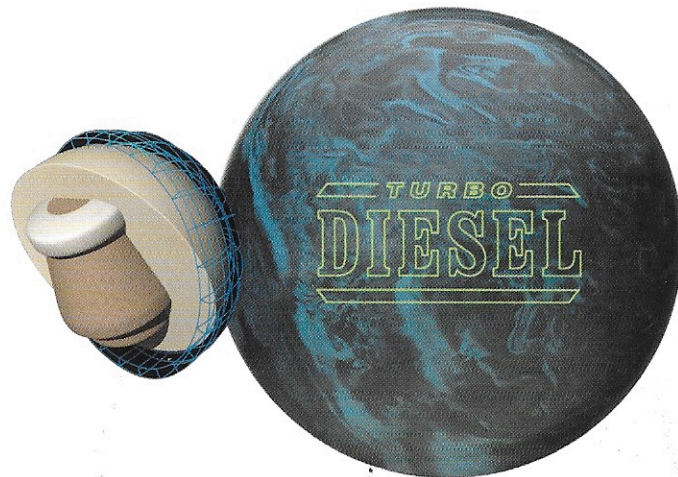

Just like the original Blue Hammer, Big Blue is the #1 choice in the Hammer line for unbeatable mid-lane ball motion on medium to heavy oil. Featuring the Gas Mask high-mass bias core and dual particle coverstock, Big Blue should be the first ball out of the bag.

**GET READY
TO BOWL
IN THE
FAST LANE.**

BIG BLOCK
QUEST

Big Block Diesel

Style # 029744-41512

Color: Red/Blue

Available weights: 16, 15, 14, 13, 12

Big Block Diesel is the most hooking reactive resin ball in the Hammer line. Featuring the high-revving original Diesel core and reactive coverstock, Big Block Diesel gets started in the mid-lane and continues with a strong hook motion to the backend.

Power Diesel

Style # 029744-16412

Color: Blue/Orange

Available weights: 16, 15, 14, 13, 12

If you want the most hook in the Diesel series, take Power Diesel for a spin. The modified Diesel core provides a lower differential to produce additional length and a stronger breakpoint when matched up with Hammer's strongest coverstock ever, Power Whip Particle Pearl.

Turbo Diesel

Style # 029744-16112

Color: Black/Royal Blue

Available weights: 16, 15, 14, 13, 12

Turbo Diesel is the most versatile ball in the Diesel series with great length and incomparable recovery on the backend. Turbo Diesel features one of the most tunable coverstocks in the Hammer line and can go from a smooth and controllable dull ball to a strong skid/flip ball with a little shine.