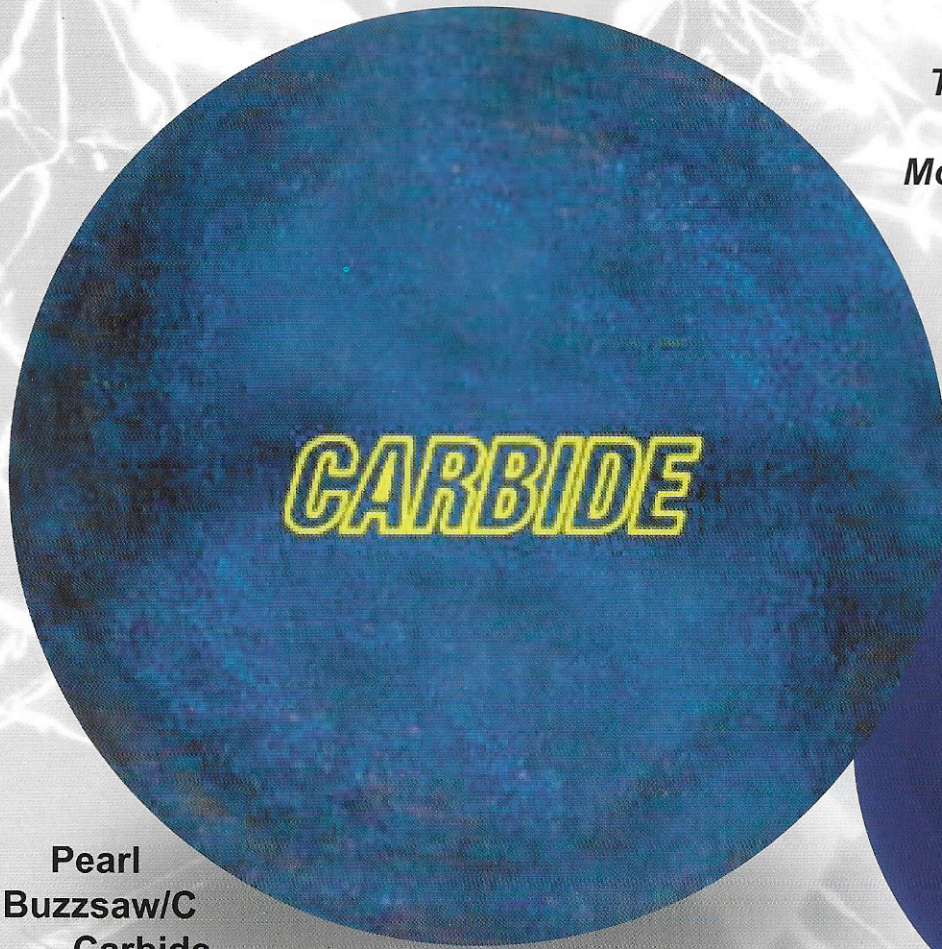

**2000 / 2001 BOWLING CATALOG**

**LANE #1**

**HOME OF THE...  
BUZZSAW...!!**

*The First and Only Ball  
with a Satisfaction  
Money-Back Guarantee..!!*

**Pearl  
Buzzsaw/C  
Carbide**

Our new Pearlized Buzzsaw/C Carbide goes longer and hits harder with it's new Pearlized "Carbide Particle Formula" coverstock.

With the perfect combination of our patented diamond core and new Pearlized "CPF" cover, the Pearl Buzzsaw/C Carbide out strikes and out scores all competitors.

Available weights: 16, 15, 14 lbs.

**Buzzsaw/C Carbide**

The sharpest teeth ever surrounding Buzzsaw bowling ball featuring our Carbide Particle Formula coverstock.

Available weights: 16, 15, 14 lbs.

**Pearl Cherry  
Buzzsaw/C2**

The power of reactive resin surrounds our patented gyroscopic diamond core with dual separated mini cerami mini nuggets.

Available weights: 16, 15, 14 lbs.

DELU  
DOUBLE