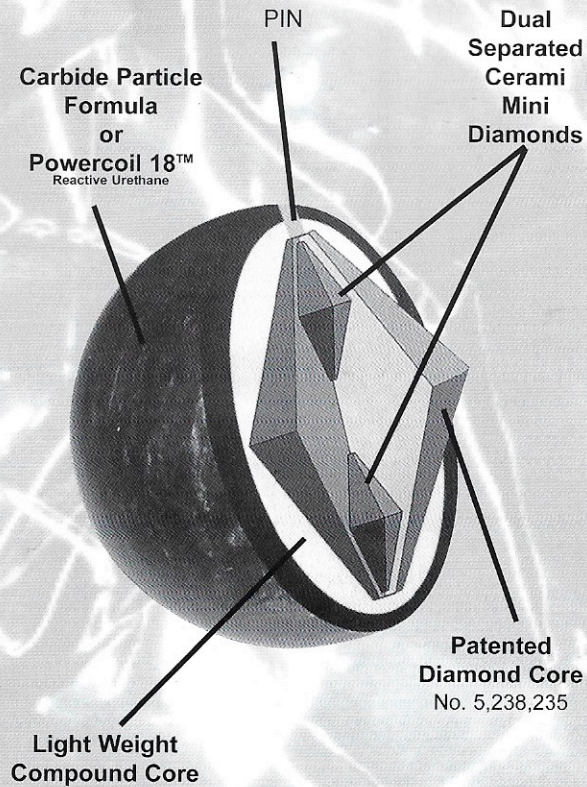

The sharpest teeth ever surrounding Buzzsaw bowling ball featuring our Carbide Particle Formula coverstock.

Available weights: 16, 15, 14 lbs.

**Pearl Cherry  
Buzzsaw/C2**

The power of reactive resin surrounds our patented gyroscopic diamond core with dual separated mini cerami mini nuggets.

### BUZZSAW POLO SHIRTS

A. Maroon B. White C. Khaki  
 D. Black E. Moss F. 3-Tone  
 Sizes available in M, L, XL, XXL.

**KE  
 BAG**

- \*Separate shoe compartment
- \*Oversized accessory pouch
- \*Rugged Cordura material
- \*Made in the U.S.A.

### GRAVITY BALANCE SYSTEM

This system specially designed for Axis and Leverage weights. You'll be able to enhance the performance, predict the reaction, duplicating this from ball to ball.

*The patented diamond shape bowls more 300's and 800's per ball, than any other shaped core...!!!*

*By eliminating wasted material, this dynamically shaped gyroscopic diamond core rotates faster and longer, generating the most energy. This means devastating power at the pins. Because this diamond shaped core is symmetrical from top to bottom it rolls and scores more consistently on a wider variety of lane conditions.*