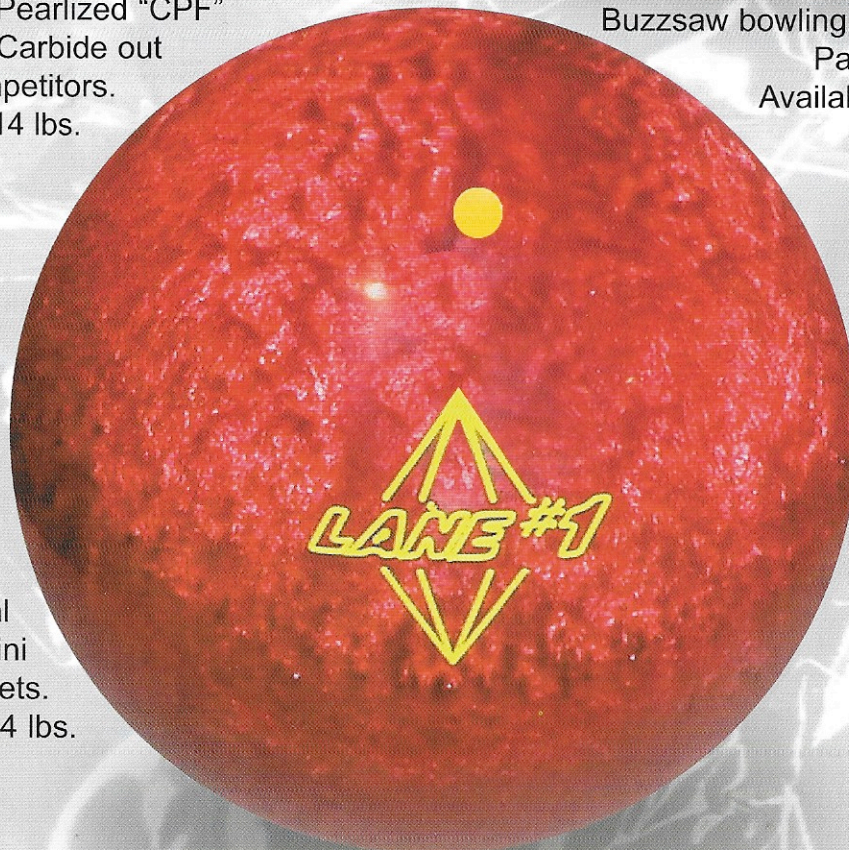

**2000 / 2001 BOWLING CATALOG**

**LANE #1**

**HOME OF THE...  
BUZZSAW...!!**

*The First and Only Ball  
with a Satisfaction  
Money-Back Guarantee..!!*

**Pearl  
Buzzsaw/C  
Carbide**

Our new Pearlized Buzzsaw/C Carbide goes longer and hits harder with it's new Pearlized "Carbide Particle Formula" coverstock.

With the perfect combination of our patented diamond core and new Pearlized "CPF" cover, the Pearl Buzzsaw/C Carbide out strikes and out scores all competitors.

Available weights: 16, 15, 14 lbs.

**Buzzsaw/C Carbide**

The sharpest teeth ever surrounding Buzzsaw bowling ball featuring our Carbide Particle Formula coverstock.

Available weights: 16, 15, 14 lbs.

**Pearl Cherry  
Buzzsaw/C2**

The power of reactive resin surrounds our patented gyroscopic diamond core with dual separated mini cerami mini nuggets.

Available weights: 16, 15, 14 lbs.

DELU  
DOUBLE