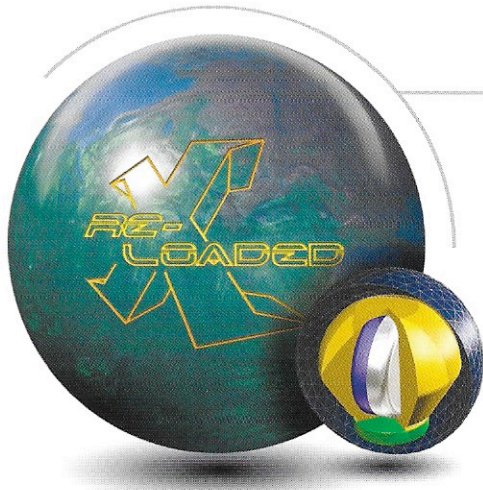

**STORM**®

BALL CATALOG 2003

# MASTER LINE

STORM's Master Line presents the X Factor series, which combines the exceptional engineering of RAD™ technology with a variety of STORM reactive and particle coverstocks. Maintaining the STORM standard of excellence, RAD™ weight blocks generate increased mid-lane torque and backend drive. Every X Factor is dynamically spun to assure exact Mass Bias markings, lending to a multitude of drilling options for accurate reaction characteristics that cater to a bowler's specific needs.