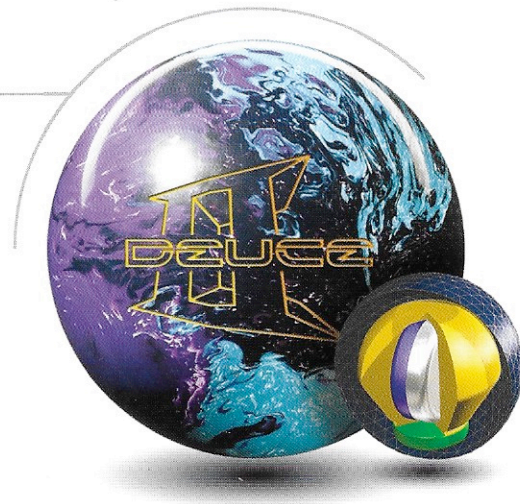

X FACTOR™ DEUCE™

TECHNICAL DATA

Coverstock: ACCU-Tread™ Solid Reactive
Weight Block: RAD™ Motion Control™ Technology
Ball Color: Violet / Sky Blue / Black
Ball Finish: 1000-Grit Matte
Radius of Gyration: 2.53 (Low)
Differential: .058 (High)
Durometer: 76-78 Rex D-scale
Flare Potential: High (6" plus)
Fragrance: Blueberry
Weights: 10-16 lbs.
SKU# TXD

OIL LENGTH	LONG	●	●	
	MEDIUM		●	●
	SHORT			●
		OIL VOLUME		
		●	●	●
		●	●	●
		●	●	●

See back cover for more information

X FACTOR™

TECHNICAL DATA

Coverstock: ACCU-Tread™ Mystic Pearl Reactive
Weight Block: RAD™ Motion Control™ Technology
Ball Color: Cherry / Royal / Violet
Ball Finish: 1500-grit Polish
Radius of Gyration: 2.53 (Low)
Differential: .058 (High)
Durometer: 76-78 Rex D-scale
Flare Potential: High (6" plus)
Fragrance: Chocolate
Weights: 10-16 lbs.
SKU# TXF

OIL LENGTH	LONG	●	●	
	MEDIUM	●	●	●
	SHORT			●
		OIL VOLUME		
		●	●	●
		●	●	●
		●	●	●

See back cover for more information