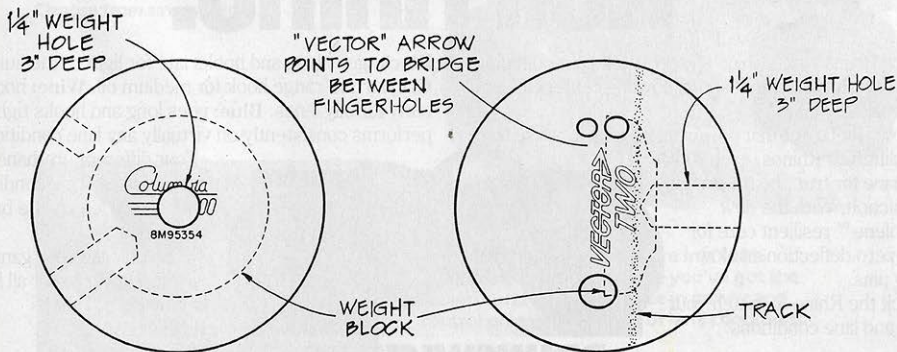

# Drilling "Track Weight"

Developed specifically for the Columbia 300 Vector Series of bowling balls, "Track Weight" allows a high-track player to have all the advantages of the lowered center of gravity.

Illustrations and suggestions follow.

(VECTOR TWO SHOWN)

**RIGHT-HANDERS**

**LEFT-HANDERS**