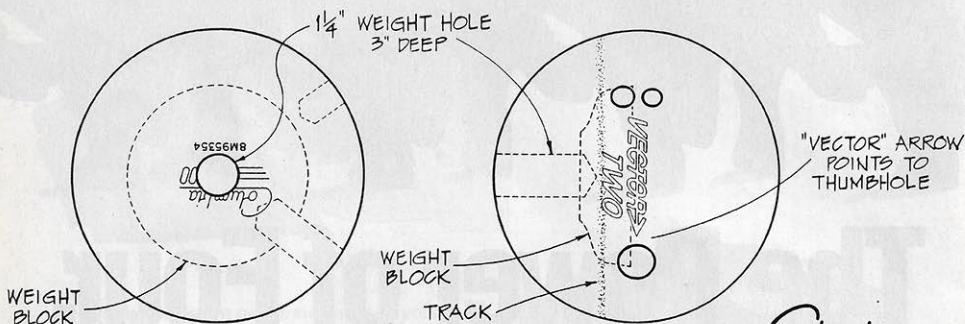

# Drilling "Track Weight"

Developed specifically for the Columbia 300 Vector Series of bowling balls, "Track Weight" allows a high-track player to have all the advantages of the lowered center of gravity.

Illustrations and suggestions follow.

(VECTOR TWO SHOWN)

**RIGHT-HANDERS**

**LEFT-HANDERS**