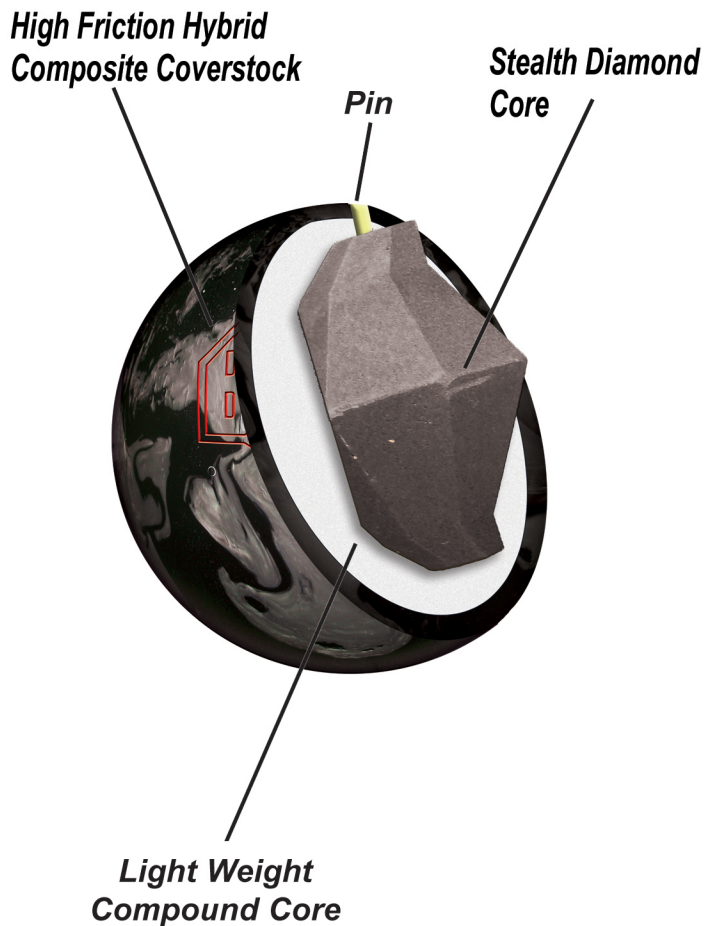

TECHNICAL DATA

Be on alert

Lane #1's first *high mass-bias* core bombs your town without warning. With a High Friction Hybrid Composite skin and stealth core design, the Stealth Bomber swoops across the lane, undetected by heavy oil. Watch the pins get bombed, causing total destruction!

P.S. Remember...Nothing cuts through pins better than a Saw..!!

Color: Black and Silver

Cover Stock: High Friction Hybrid Composite

Core: Stealth Diamond

Hook Rating: 130/130

Flare Potential: 5"+

Backend Hook: 75%

Pin Placement: 1-5" out

Construction: Modified 2-piece

15lb. RG Min: 2.480

15lb. RG Max: 2.530

15lb. Diff: .050

Int Diff: .027

Finish: NEAT-E

Increased Dynamics: 15, 14, 13, 12 lbs.