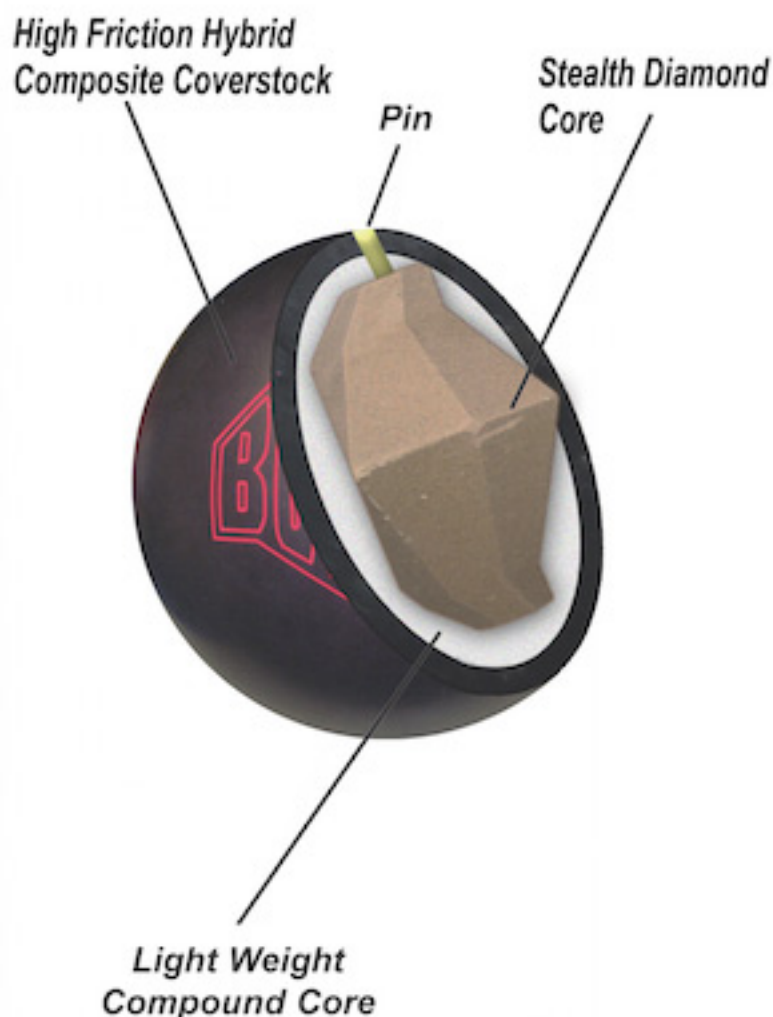

TECHNICAL DATA

Be on alert

Lane #1's Stealth Bomber LE bombs your town without warning. The LE has a limited edition Hybrid Composite skin and stealth core design, making this ball cleaner up front, swooping smooth off the dry. Stay undected in the destruction zone longer and bomb the pins strike after strike..!!

P.S. Remember...Nothing cuts through pins better than a Saw..!!

Color: Black

Cover Stock: Hybrid Composite

Core: Stealth Diamond

Hook Rating: 125/130

Flare Potential: 5"+

Backend Hook: 80%

Pin Placement: 1-5" out

Construction: Modified 2-piece

15lb. RG Min: 2.480

15lb. RG Max: 2.530

15lb. Diff: .050

Int Diff: .027

Finish: 2000 Abralon

Increased Dynamics: 15, 14, 13, 12 lbs.

Available Weights: 12, 13, 14, 15, 16lbs.