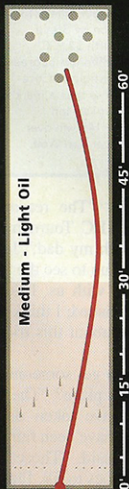

STORM

THE BOWLER'S COMPANY™

Continuing with the legendary Eraser™ series, the new Screamin' Banshee™ is far more wicked than its predecessors. The intimidating combination of the Inverted Multi-Density Power Mass™ weight block with the Reactor™ coverstock, will have your competition cowering in fear.