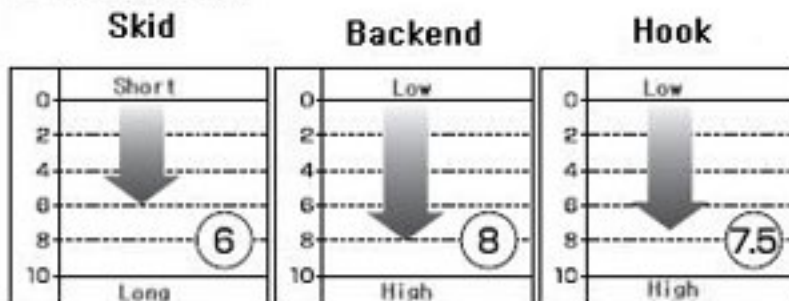

Now Revolution is Revolutionized.

● **Rev-PRO**

- Coverstock / Adaptive 7I
- RG Max / 2.515
- RG Min / 2.471
- ▲RG / 0,044
- 무게 : 12-16파운드

● **Ball Reaction**

● **Per formance**

● **Best Lane Condition**

	Dry	Medium	Heavy Oil
Low Speed		☆	☆
Mid Speed		☆	★
High Speed		☆	★