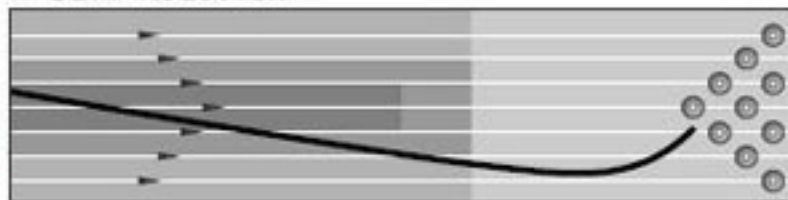

Now Revolution is Revolutionized.

● **Rev-PRO**

- Coverstock / Adaptive 7I
- RG Max / 2.515
- RG Min / 2.471
- ▲RG / 0,044
- 무게 : 12-16파운드

● **Ball Reaction**

● **Per formance**

● **Best Lane Condition**

	Dry	Medium	Heavy Oil
Low Speed		☆	☆
Mid Speed		☆	★
High Speed		☆	★