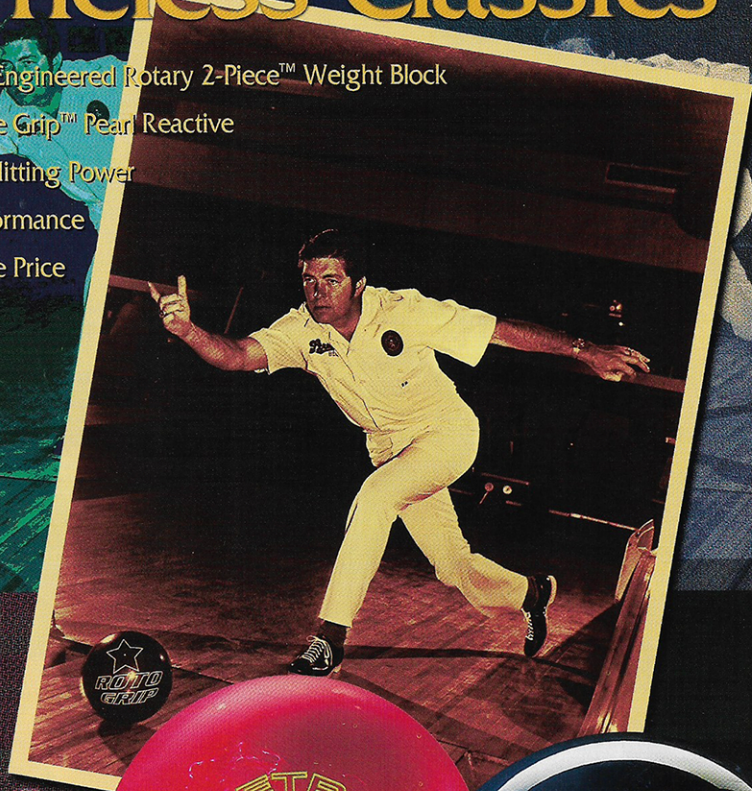

# Timeless Classics

★  
**ROTO  
GRIP**

- Precision Engineered Rotary 2-Piece™ Weight Block
- Super Sure Grip™ Pear Reactive
- Extreme Hitting Power
- Peak Performance
- Affordable Price

**Red Retro**  
*Strong Arcing Backend*