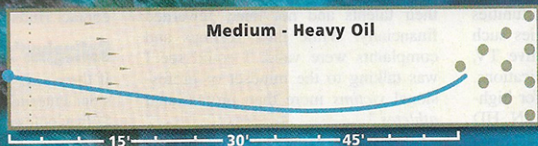

FEATURES

- MONSOON™ Pearl Reactive Coverstock
- Innovative Multi-Density Weight Block
- Highly Polished 1500-grit Finish
- Medium-Low RG (2.54)
- Medium-High Flare Potential
- STORM's Unrivaled Quality

BENEFITS

- A Wider Footprint For Better Grip On The Lane
- An Even Ball Path With True Flare™ Dynamics
- 5-plus Inches Of Flare Potential For Exceptional Backend Reaction

MONSOON STORMPRO

RECOMMENDED CLEANER FOR PEAK PERFORMANCE