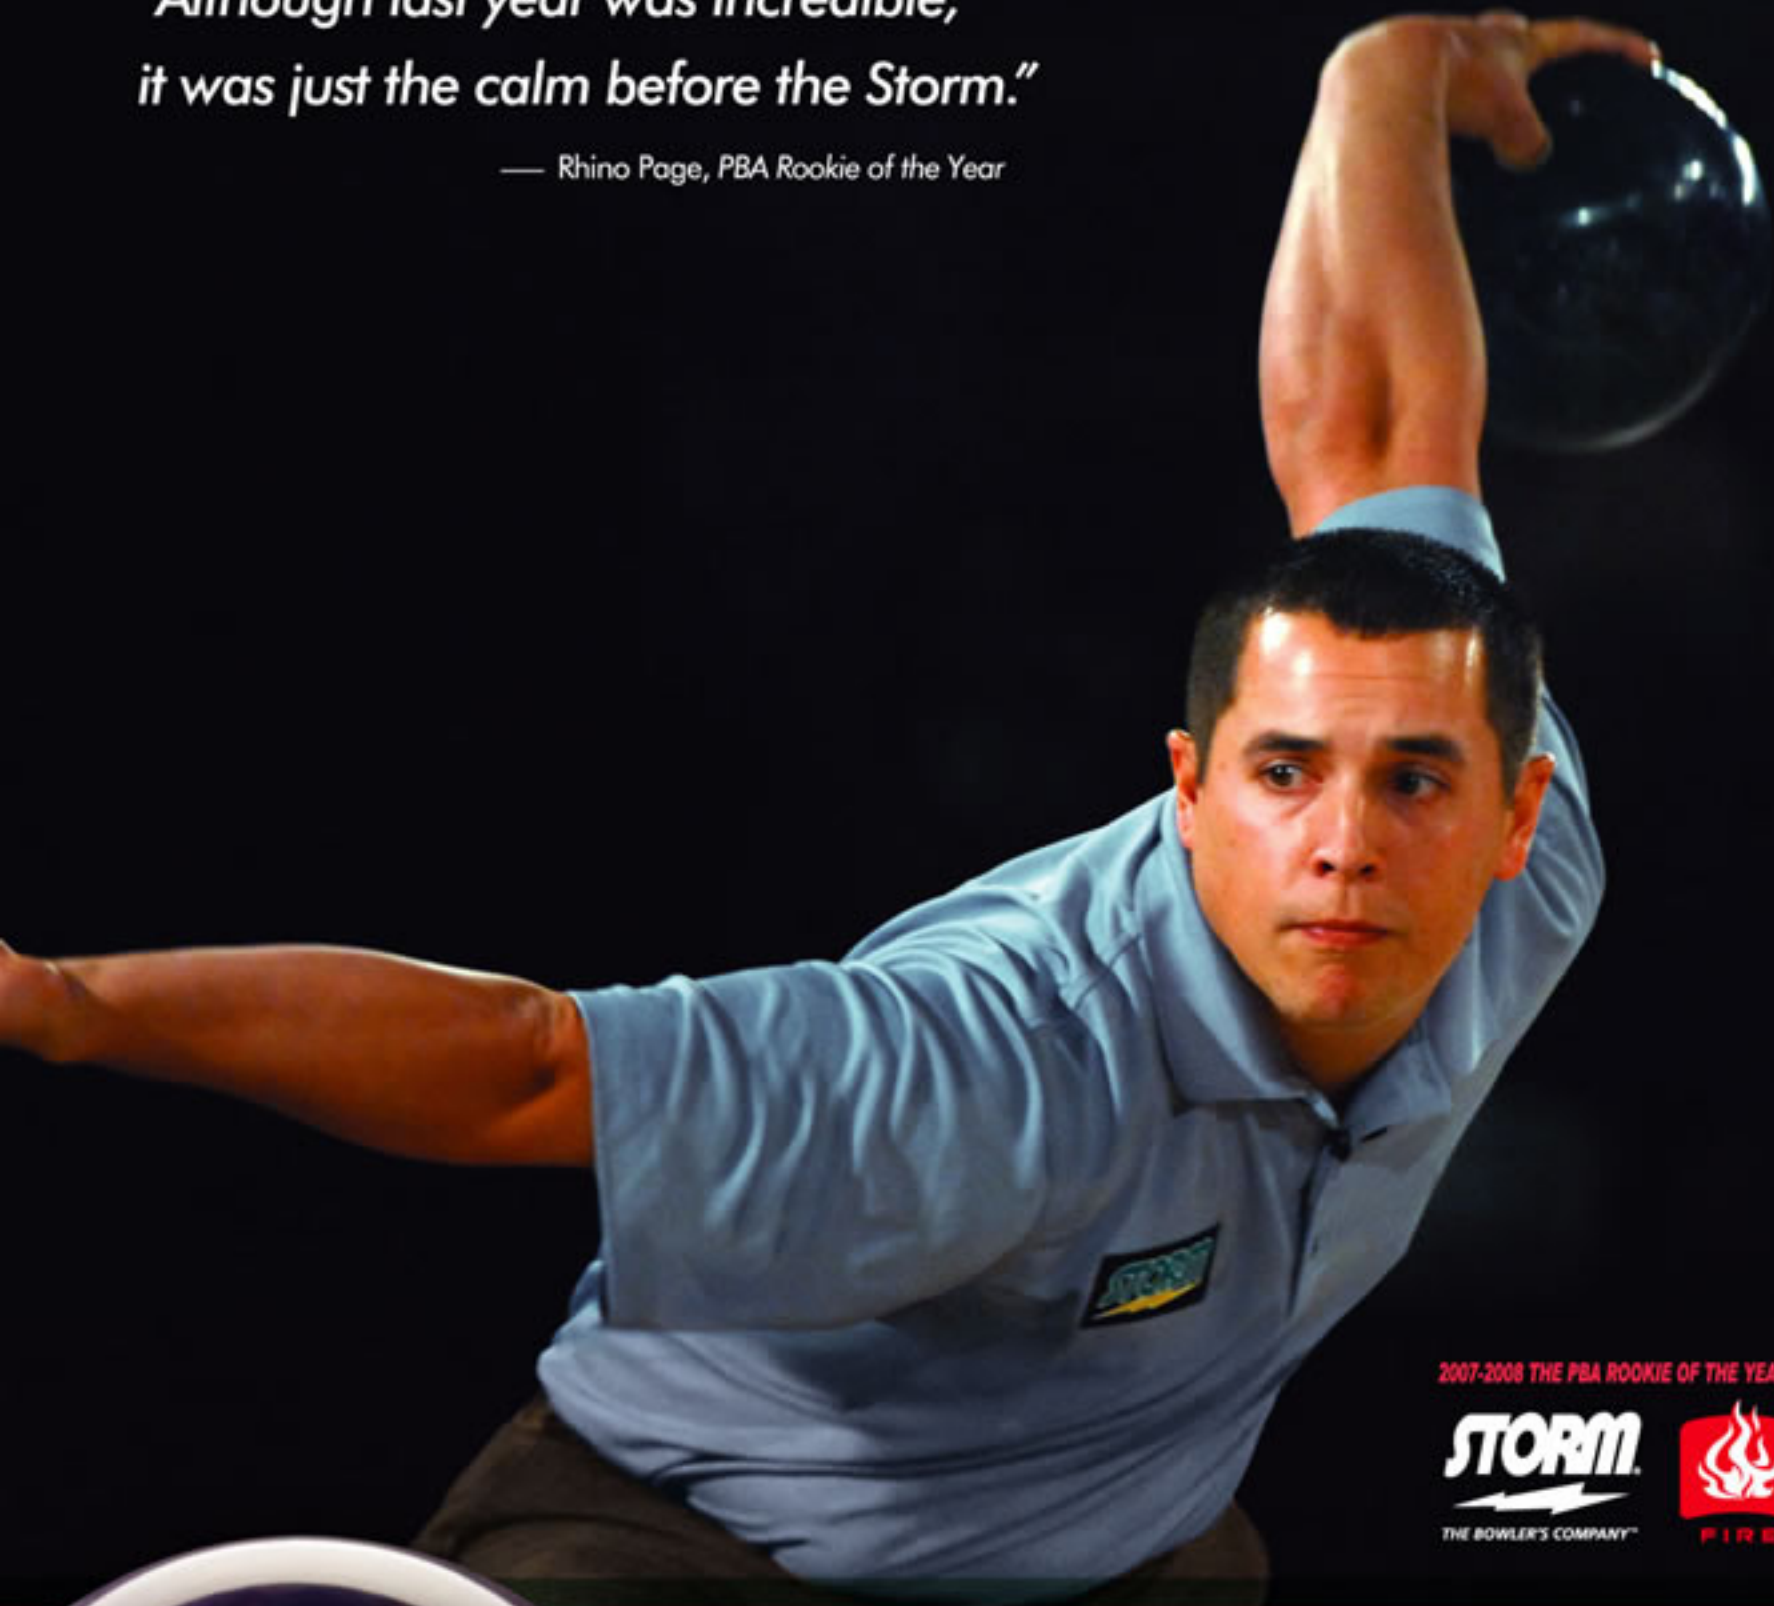

“Although last year was incredible,  
it was just the calm before the Storm.”

— Rhino Page, PBA Rookie of the Year

2007-2008 THE PBA ROOKIE OF THE YEAR.

**STORM**  
THE BOWLER'S COMPANY™

極めた!ピン前の爆発力!!