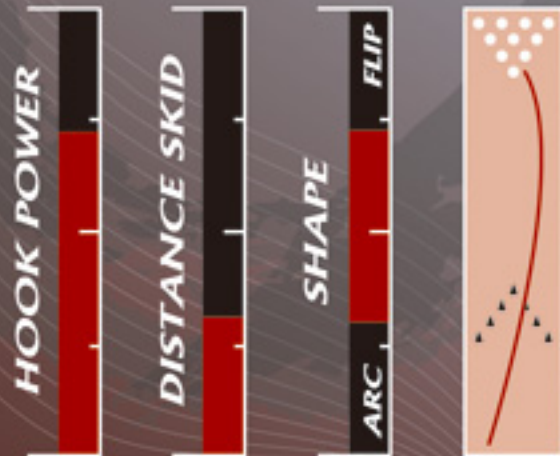

*The ball that set the standard from every aspect.
The heavy rolling and hard hitting
New Standard Limited is a must have
for any arsenal.*

COVERSTOCK	Diamond Particle
PARTICLE LOAD	Light
FACTORY FINISH	Sheen
RG-MIN	2.528
RG-MAX	2.576
RG	.048
FLARE POTENTIAL	7"
HARDNESS	72-74
COLOR	Blue/Gold
WEIGHTS	14-16lbs