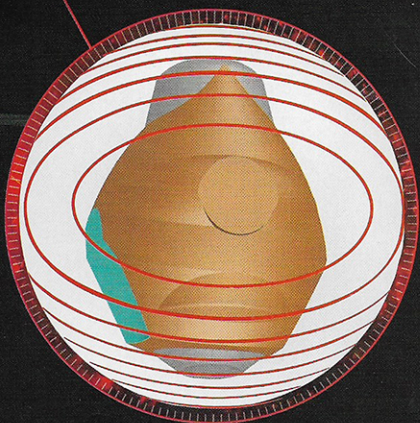

YOUR MISSION: IF YOU CHOOSE TO ACCEPT IT...

SIX MONTHS... FIFTEEN COLOR AND COVER COMBINATIONS...
FIVE CORES... RIGOROUS TESTING.
RESULT: A MATCHLESS COMBINATION OF CORE AND COVER.

WITH THE MISSION IN YOUR ARSENAL...
YOUR PURSUIT OF A PERFECT GAME IS WITHIN REACH.

MISSION

PERFORMANCE: THIS BALL WAS TESTED ON A VARIETY OF LANE CONDITIONS AND SURFACES THROUGHOUT THE COUNTRY. THE SHAPE OF THIS CORE UNIQUELY WORKS WITH THE COVERSTOCK TO CREATE A BALL MOTION THAT WILL BLOW YOU AWAY.

CONTROL: THE DYNAMIC PROPERTIES OF THE MISSION 1.0 CORE MAKES THIS BALL STRONG IN THE MID-LANE, GIVING YOU THE POWER YOU NEED ON EVEN THE HEAVIEST OF OIL PATTERNS.

CONTINUATION: THIS BALL FINISHES HARD! THE XL1200 COVERSTOCK IN THE MISSION IS FINISHED TO 2000 GRIT ABRALON®, ALLOWING MORE INTERACTION BETWEEN THE BALL AND THE LANE.

LWLWRD 02.02.10

EBONITE
BOWL TO WIN™
ebonite.com

VISIT US ON:

facebook

Ebonite Bowling (user)
Ebonite Fan Page (group)

twitter

twitter.com/EboniteBowling

YouTube

youtube.com/EBONITEbowling2win