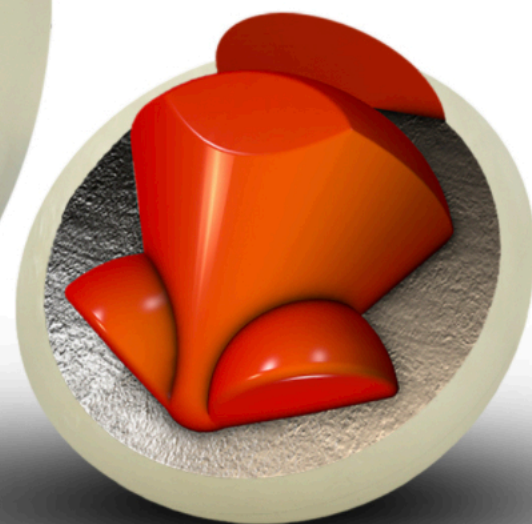

BLACKWIDOW GHOST

블랙위도우 고스트

Color : **White Pearl**

Finish : **1000 Factory Polished**

Coverstock : **Aggression Pearl**

Core : **Gas Mask**

Weight : **14-15LB**

WEIGHT	15LB	14LB
RG	2.50	2.50
Diff	.058	.056

CARBON FIBER INFUSED