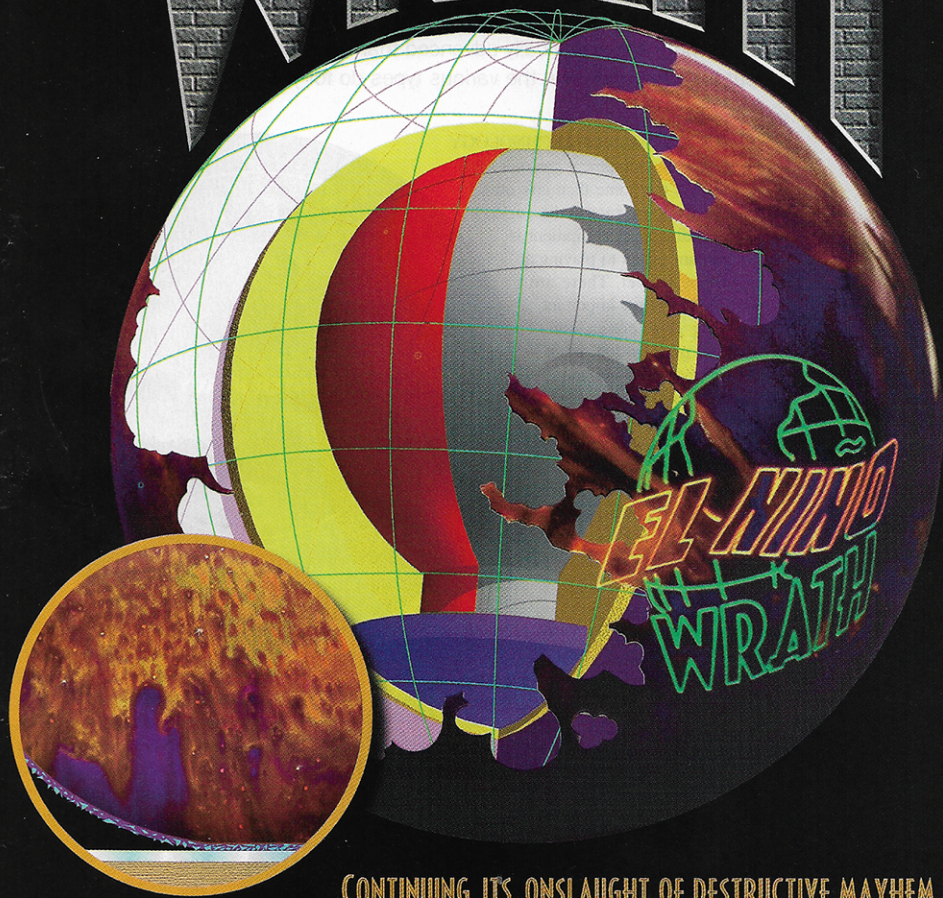

THOSE WHO OPPOSE WILL SUFFER THE

WRATH

CONTINUING ITS ONSLAUGHT OF DESTRUCTIVE MAYHEM, STORM RELEASES ITS LATEST MONSTER... THE EL NINO WRATH! THE NOW LEGENDARY MOTION CONTROL QUAD TECHNOLOGY™ IS ARMORED WITH A NEW PEARLIZED CURELYON2™ *REACTAFLECK* COVERSTOCK. UNIQUE IN ITS DESIGN, *REACTAFLECK* CONTAINS MINISCULE PARTICLES THAT ACTUALLY GRIP THE LANE, CREATING A SUPERB REACTION WHEN COMPRESSED UNDER THE WEIGHT OF THE BALL. THIS COMBINED FORCE WILL, WITHOUT DOUBT, CRUSH THE OPPOSITION AND THEIR FUTILE ATTEMPTS OF RESISTANCE!