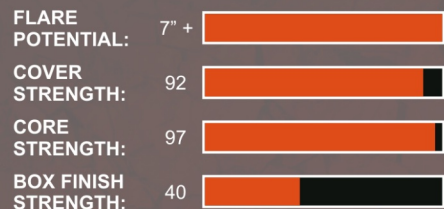

INNER CORE: CRUEL™ ASYMMETRIC

The Cruel™ core is the first asymmetric design from MOTIV and it is crazy aggressive. The specs are completely maxed out. The 15# C51 has a 2.48 RG, a .060 primary diff, and a .030 mass bias differential. (That's insane!)

COVERSTOCK: FORMULA-5™ REACTIVE HYBRID

The hybrid Formula-5™ Reactive cover on the Cruel™ C51 is the strongest yet from MOTIV and it matches up in a wicked way with the new asymmetric core design. The hybrid coverstock is solid black with smoke pearl.

BOX FINISH: 2000 WET SAND

Factory finish on the Cruel C51 is 2000 wet sand. This finish will provide an aggressive reaction with length and a very strong backend with continuation.

BALL RATINGS (Scale 1-100)

NEOMARK™
COVERSTOCK GRAPHICS

(((REVERB™)))
OUTER CORE

16# 15# 14#

RG:	2.46	2.48	2.50
DIFF:	.060	.060	.060
MB:	.030	.030	.030

MOTIV™ CRUEL™ C51

ITEM NUMBER: MTVBC51
 INNER CORE: Cruel™
 COVERSTOCK: Formula-5™ Reactive Hybrid
 COVER COLOR: Black / Smoke Pearl
 NEOMARK COLOR: Red/Gray