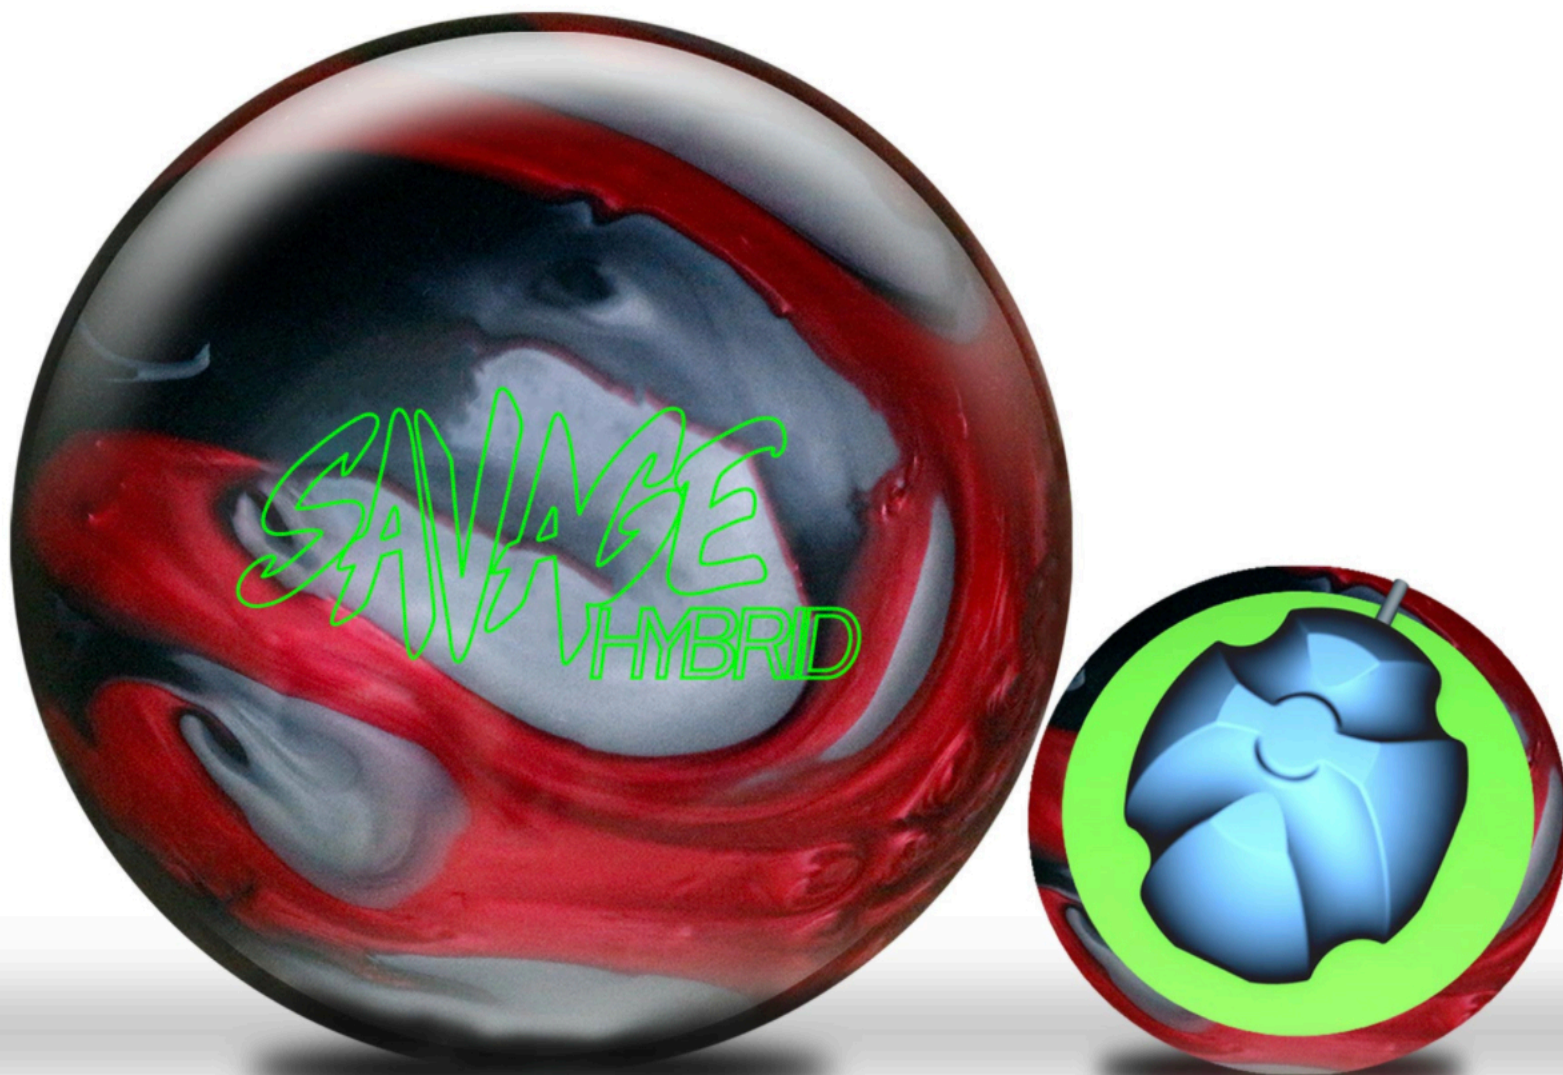

SAVAGE HYBRID

세비지 하이브리드

Color	Black / Red / Silver
Coverstock	Exciter Hybrid
Core	Savage (Hypershock in outer core)
Factory Finish	500 / 1500 Polish
Weights	14 - 16 LB
RG	14#2.52 / 15#2.49 / 16#2.50
Differential	14#.050 / 15#.051 / 16#.044