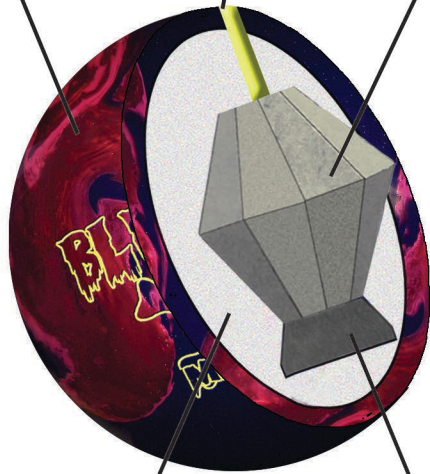

BLUE DEATH

MASSAGRE

Technical Data

The Blue Death is thrown at the pins with an infectious disease. Perfectly healthy pins fall over in numbers with our new Pure Grip/Explosion 50% solid, 50% pearl Hybrid coverstock. Combining this with our highly lethal Bomb MassaCORE and you deliver strikes and high scores of epidemic proportions. The pins are waiting to die.

P.S. Remember...Nothing cuts through pins better than a Saw..!!

Pure Grip/Explosion Hybrid

Bomb MassaCORE™

Patent No. 5,353,535

Pin

Higher Density Flip Block

Light Weight Compound Core

Color: Midnight Blue solid
Blood Red pearl

Cover Stock: Pure Grip/Explosion
50% pearl 50% solid Hybrid

Core: Bomb MassaCORE™

Hook Rating: 115 out of 125 Max

Flare Potential: 4" +

Backend Hook: 95 %

Pin Placement: 12 O'Clock 1-5" out

Construction: 4-Piece