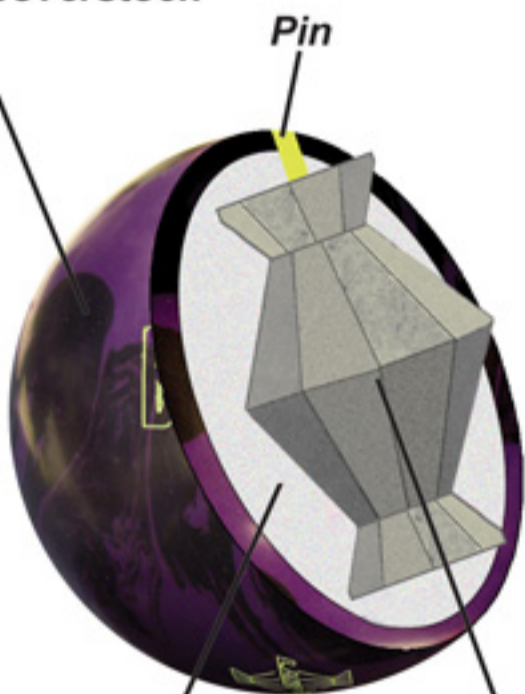

Introducing
the

BUZZBOMB

TECHNICAL DATA

Lane #1 introduces a new force in the bowling industry that outlooks all others. The BuzzBOMB is packed with our all new double sided Domsday Bomb² core. This Domsday double Bomb core generates double the torque, creating double the hook on the backend. Surrounding this nuclear power plant is our all new Sure-GripTM solid reactive coverstock. This new formula grips the lane on the heaviest oil. You won't believe your eyes when you see this midlane Hook Monster explode with a Huge Backend.

Hear the Buzz, see the Hook, watch your High Scores double with the BuzzBOMB..!!

P.S. Remember...Nothing cuts through pins better than a Buzzsaw..!!

Sure GripTM solid
reactive coverstock

Light Weight
Compound Core

Patented Domsday
Bomb² Core
No. 5,238,245

Color: Purple/Black

Cover Stock: Sure GripTM solid reactive

Core: Domsday Bomb²

Overall Hook Rating: 120 out of 120 Max

Backend Hook: 80 %

Flare Potential: 6+

Pin Placement: 12 O'Clock 1-5" out