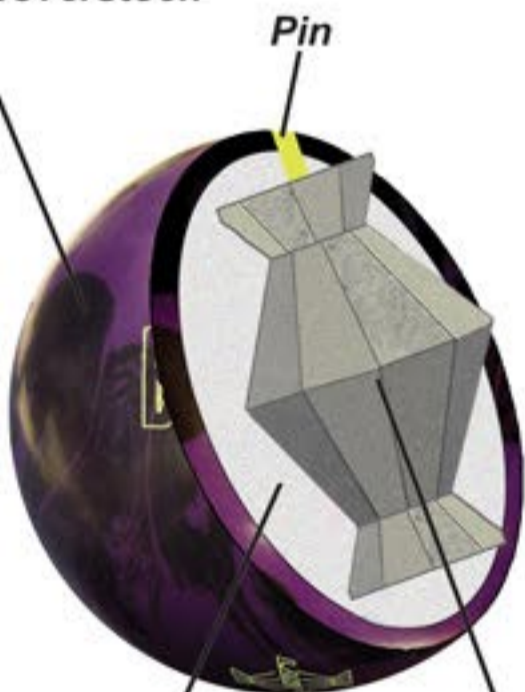

## TECHNICAL DATA

Lane #1 introduces a new force in the bowling industry that outlooks all others. The BuzzBOMB is packed with our all new double sided Domsday Bomb<sup>2</sup> core. This Domsday double Bomb core generates double the torque, creating double the hook on the backend. Surrounding this nuclear power plant is our all new Sure-Grip<sup>TM</sup> solid reactive coverstock. This new formula grips the lane on the heaviest oil. You won't believe your eyes when you see this midlane Hook Monster explode with a Huge Backend.

Hear the Buzz, see the Hook, watch your High Scores double with the BuzzBOMB..!!

P.S. Remember...Nothing cuts through pins better than a Buzzsaw..!!

Sure Grip<sup>TM</sup> solid  
reactive coverstock

Pin

Light Weight  
Compound Core

Patented Domsday  
Bomb<sup>2</sup> Core  
No. 5,238,245

Color: Purple/Black

Cover Stock: Sure Grip<sup>TM</sup> solid reactive

Core: Domsday Bomb<sup>2</sup>

Overall Hook Rating: 120 out of 120 Max