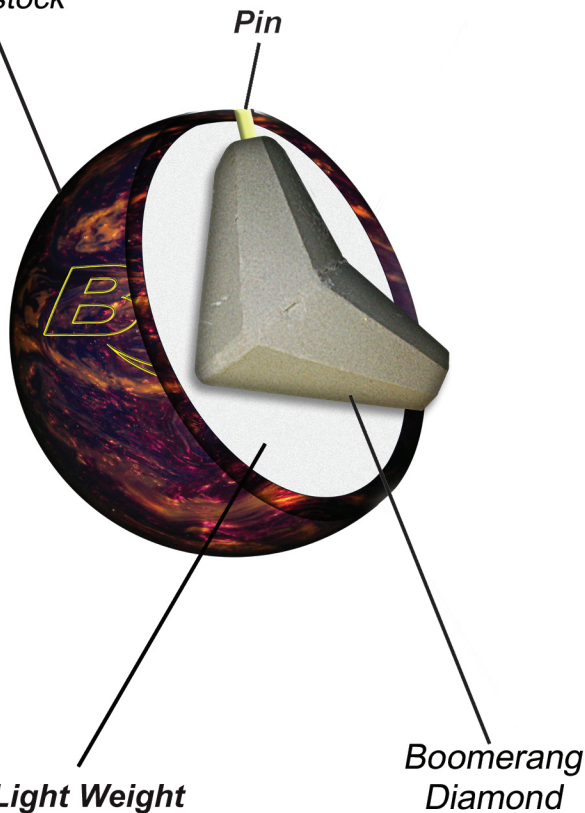

Introducing
the

TECHNICAL DATA

Lane #1 has taken core technology to another level. The new BOOM'R-ANG core changes its axis on every rotation, eliminating roll-out. Watch the pins dance as the BOOM'R-ANG flies long and hooks hard. Throw it out and watch it come back..!!

P.S. Remember...Nothing cuts through pins better than a Saw..!!

Pure Hook™
Coverstock

Light Weight
Compound Core

Boomerang
Diamond

Color: Gold / Berry Pearl

Coverstock: Pure Hook™

Core: Boomerang Diamond

Hook Rating: 100 out of 125 max

Flare Potential: 4"

Backend Hook: 90%

Pin Placement: 12:00 1-5" out

Construction: Modified 2-piece

15lb. RG Min: 2.530

15lb. RG Max: 2.570

15lb. Diff: .040

Finish: 6421 Compound
2x Polished