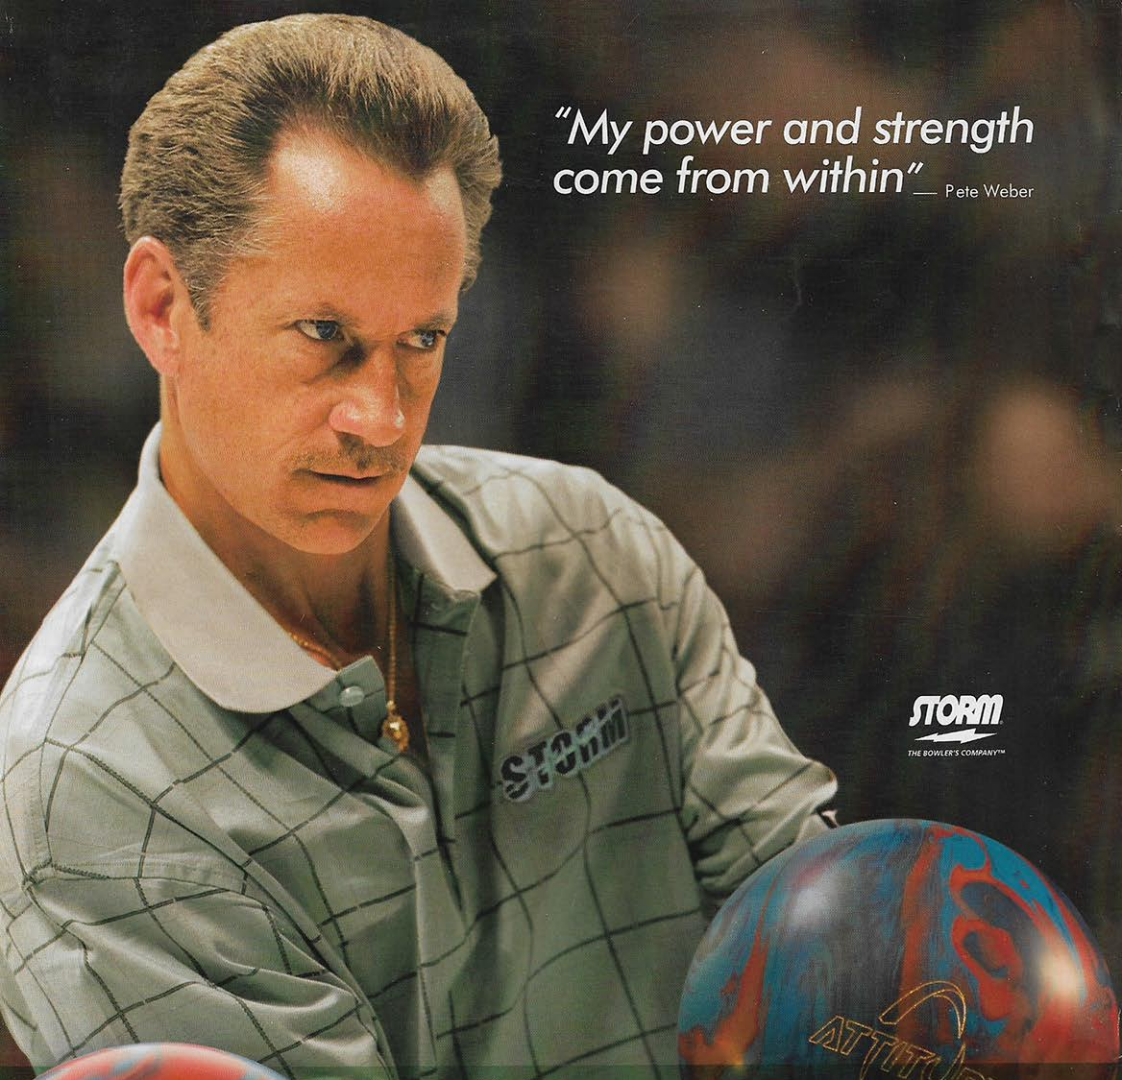

"My power and strength  
come from within" — Pete Weber

**STORM**  
THE BOWLER'S COMPANY™

## YOU'VE GOTTA HAVE AN ATTITUDE.

If you think you're good enough to be the best, then we've got the *Attitude Shift*™ you need. The latest release in the *Premier Line*™ comes with the awe-inspiring *Shape-Lock*™ core system and is surrounded by a 2000-grit Abralon™ R2S™ reactive coverstock. This lethal combo delivers more bite in the pines and browny backend reaction. Bring your attitude and leave with the trophy.