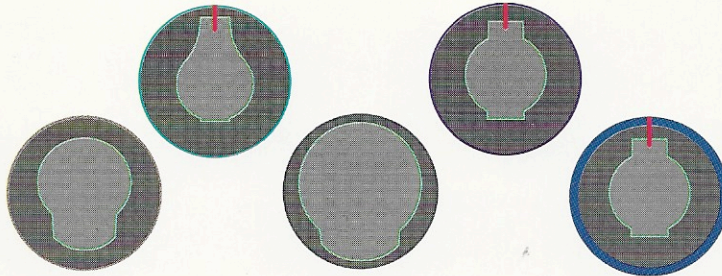

RULE THE LANES WITH RHINO PRO.

CORE DESIGN

Brunswick's Rhino[®] Pro delivers more hook, more reaction and more brute force than ever. And the Pro's five fearsome designs guarantee pin-pounding performance on any lane condition. So unleash your game with the urethane power of the Rhino Pro. From Brunswick.

	GOLD	TEAL	STEEL	PURPLE	BLUE
COVER STOCK	HR	HR	HR	HR	Urethane
COVER STOCK PREPARATION	Polished	320 Grit	400 Sand Single Buff	Polished	320 Grit
LANE CONDITIONS	Medium - Oily Lanes	Oily Lanes, Tight Back Ends	Medium - Oily Lanes	Moderate Amounts of Oil	Tight Lanes, Oily Back Ends
BALL REACTION					
HOOK POTENTIAL* (1-15)	14.5	14.0	14.0	11.5	12.0
LENGTH (1-10)	4.5	3.0	5.5	5.5	2.0
TYPICAL BACK-END REACTION (1-10)	10.0	9.0	9.0	7.0	7.0
CORE DYNAMICS					
CENTER HEAVY COVER HEAVY (1-10)	3.5	2.8	5.1	3.0	2.0
TRACK FLARE POTENTIAL (1-10)	5.7	5.1	5.1	3.0	4.5
PIN-IN:	60-101535 12-16 lbs.	60-101276 12-16 lbs.	60-101437 10-16 lbs.	60-101143 10-16 lbs.	60-101275 12-16 lbs.
PIN-OUT:	60-101536 12-16 lbs.	60-101285 12-16 lbs.	60-101438 12-16 lbs.	60-101155 12-16 lbs.	60-101283 12-16 lbs.

HR = HIGHLY RESPONSIVE

*The hook illustrations are intended for comparison purposes only. Actual trajectories depend upon lane conditions, bowler's release, etc. The hook potential rating describes the relative reaction characteristics of the Rhino Pro series of balls and represents the maximum hook potential of each ball. It takes into account cover stock preparation, cover stock formulation, track flare potential and moment of inertia. Hook potential is not a sanctioned metric, and is intended for comparison purposes only.