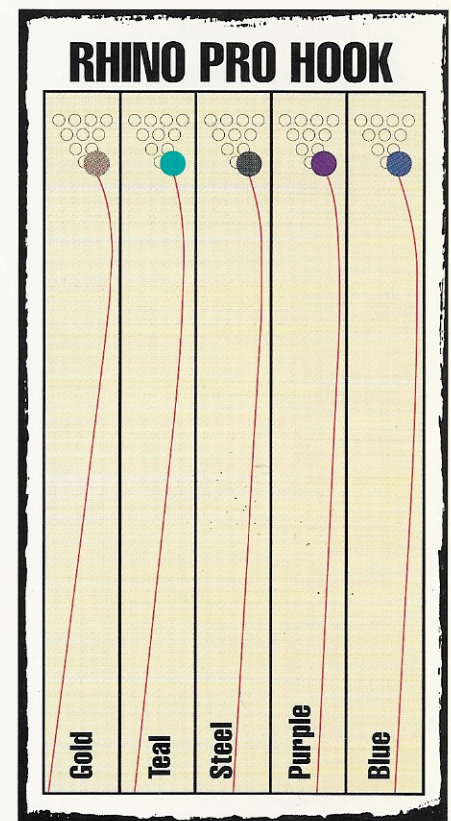

RULE THE LANES WITH RHINO PRO.

CORE DESIGN

Brunswick's Rhino[®] Pro delivers more hook, more reaction and more brute force than ever. And the Pro's five fearsome designs guarantee pin-pounding performance on any lane condition. So unleash your game with the urethane power of the Rhino Pro. From Brunswick.

	GOLD	TEAL	STEEL	PURPLE	BLUE
COVER STOCK	HR	HR	HR	HR	Urethane
COVER STOCK PREPARATION	Polished	320 Grit	400 Sand Single Buff	Polished	320 Grit
LANE CONDITIONS	Medium - Oily Lanes	Oily Lanes, Tight Back Ends	Medium - Oily Lanes	Moderate Amounts of Oil	Tight Lanes, Oily Back Ends
BALL REACTION					
HOOK POTENTIAL* (1-15)	14.5	14.0	14.0	11.5	12.0
LENGTH (1-10)	4.5	3.0	5.5	5.5	2.0
TYPICAL BACK-END REACTION (1-10)	10.0	9.0	9.0	7.0	7.0
CORE DYNAMICS					
CENTER HEAVY COVER HEAVY (1-10)	3.5	2.8	5.1	3.0	2.0
TRACK FLARE POTENTIAL (1-10)	5.7	5.1	5.1	3.0	4.5
PIN-IN:	60-101535 12-16 lbs.	60-101276 12-16 lbs.	60-101437 10-16 lbs.	60-101143 10-16 lbs.	60-101275 12-16 lbs.
PIN-OUT:	60-101536 12-16 lbs.	60-101285 12-16 lbs.	60-101438 12-16 lbs.	60-101155 12-16 lbs.	60-101283 12-16 lbs.

HR = HIGHLY RESPONSIVE

*The hook illustrations are intended for comparison purposes only. Actual trajectories depend upon lane conditions, bowler's release, etc. The hook potential rating describes the relative reaction characteristics of the Rhino Pro series of balls and represents the maximum hook potential of each ball. It takes into account cover stock preparation, cover stock formulation, track flare potential and moment of inertia. Hook potential is not a sanctioned metric, and is intended for comparison purposes only.