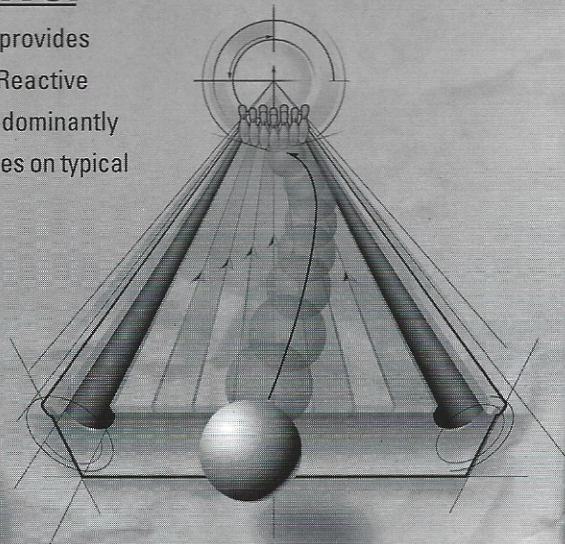

Damage Report.

The Zone Reactive Series targets bowlers looking for balls in the "Aggressive Reactive" high-performance spectrum. Today, with a higher RG core system than other PowrKoil 18™ balls, Demolition Zone™ hits this market dead center. With a breakpoint farther downlane, it generates a more violent skid/snap arc. The PowrKoil 18 coverstock refuses to detonate early and lose traction, preserving the high hook potential, aggressive mid-lane and backend recovery that has made the Zone Reactive Series famous. An ideal league ball. A potent force of length and strength. Taking pins apart. Undoing any so-called competition. A regular demolition derby.

Going Reactive.

The Zone Reactive Series provides a full range of aggressive Reactive coverstocks, designed predominantly for mid-range physical games on typical league conditions.

Demolition Zone

Coverstock: PowrKoil 18 Reactive
RG Max: 2.579 • RG Min: 2.531 • RG Diff: 0.048
RG Avg: 4.5 • Hook Potential: 105
Length: 105 • Typical Breakpoint Shape: 75

Brunswick®

PBA
TOUR
pba.com

Brunswick
PRO SOURCE
PRO SHOP ALLIANCE PROGRAM

525 West Laketon Avenue • Muskegon, Michigan 49441-2697 • 1-800-950-2695 • 231-725-3300
Fax: 231-725-3457 • www.brunswickbowling.com

CAUTION