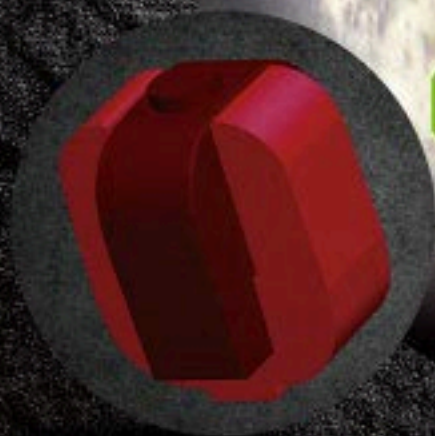

INCEPTION

PLATINUM 인셉션 플래티늄

 TORU ENGINEERED 900 SERIES

COVER : S74R™ Pearl Reactive

FINISH : 1500 Grit Polished

COLOR : Platinum / Gold Pearl

CORE : Adaptor/D™ Asymmetric

FLARE POTENTIAL : 5-6"+

WEIGHTS : 13-16lb

INCEPTION
PLATINUM